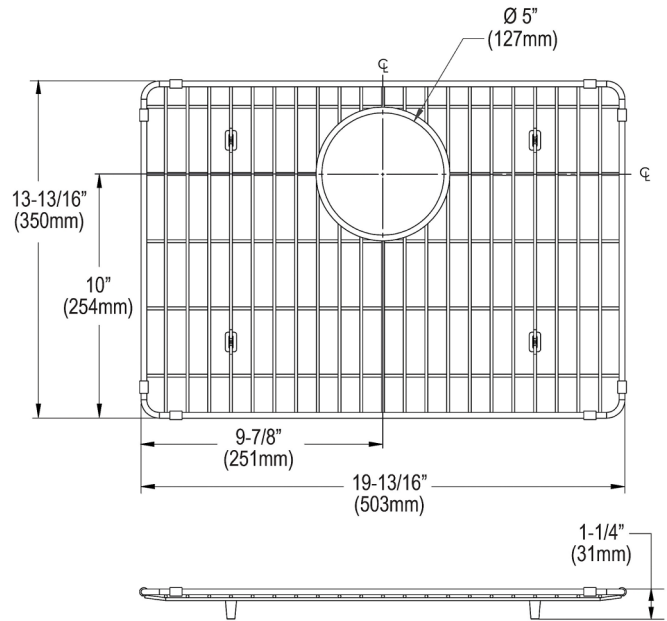

PART: _____ QTY: _____

PROJECT: _____

CONTACT: _____

DATE: _____

NOTES: _____

APPROVAL: _____

In keeping with our policy of continuing product improvement, Elkay reserves the right to change product specifications without notice. Please visit elkay.com for the most current version of Elkay product specification sheets. This specification describes an Elkay product with design, quality, and functional benefits to the user. When making a comparison of other producers' offerings, be certain these features are not overlooked.