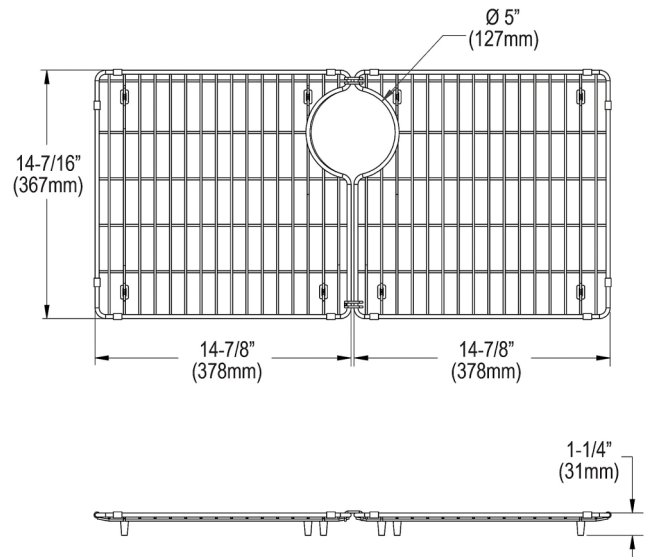

A Century of Tradition and Quality.

For more than 100 years, Elkay has been making innovative products and providing exceptional customer care. We take pride in offering plumbing products that make life easier, inspire change and leave the world a better place.

[Clean and Care Manual (PDF)](#)

[Clean and Care Manual (PDF)](#)

[Warranty (PDF)](#)