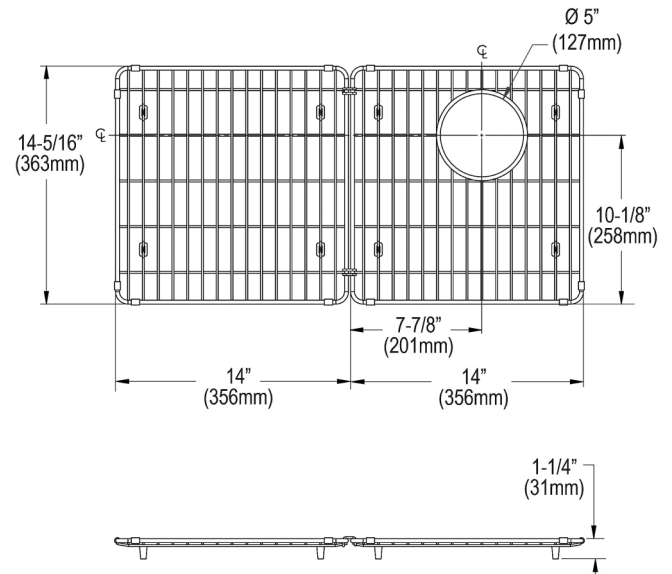

PART: _____ QTY: _____

PROJECT: _____

CONTACT: _____

DATE: _____

NOTES: _____

APPROVAL: _____

In keeping with our policy of continuing product improvement, Elkay reserves the right to change product specifications without notice. Please visit elkay.com for the most current version of Elkay product specification sheets. This specification describes an Elkay product with design, quality, and functional benefits to the user. When making a comparison of other producers' offerings, be certain these features are not overlooked.