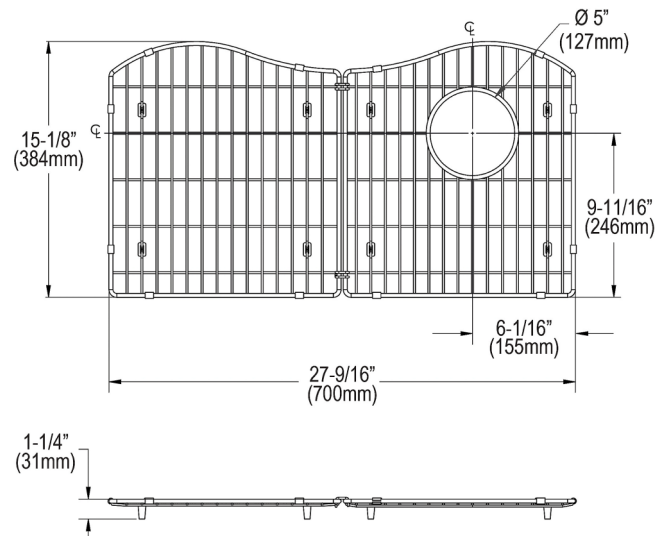

PART: _____ QTY: _____

PROJECT: _____

CONTACT: _____

DATE: _____

NOTES: _____

APPROVAL: _____

In keeping with our policy of continuing product improvement, Elkay reserves the right to change product specifications without notice. Please visit elkay.com for the most current version of Elkay product specification sheets. This specification describes an Elkay product with design, quality, and functional benefits to the user. When making a comparison of other producers' offerings, be certain these features are not overlooked.