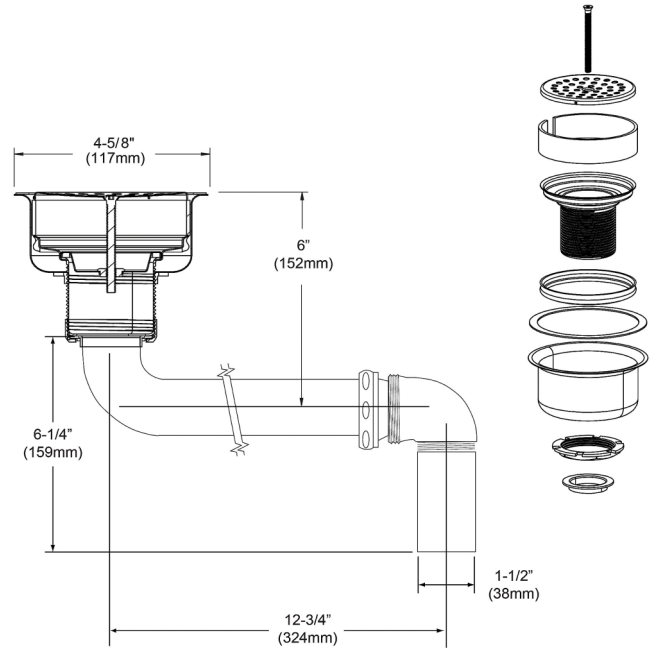

A Century of Tradition and Quality.
For more than 100 years, Elkay has been making innovative products and providing exceptional customer care. We take pride in offering plumbing products that make life easier, inspire change and leave the world a better place.

Product Compliance: ASME A112.18.2/CSA B125.2

- [Clean and Care Manual (PDF)](#)
- [Installation Instructions (PDF) - 74180147](#)
- [Installation Instructions (PDF) - Garbage Disposer Compatibility Guide](#)