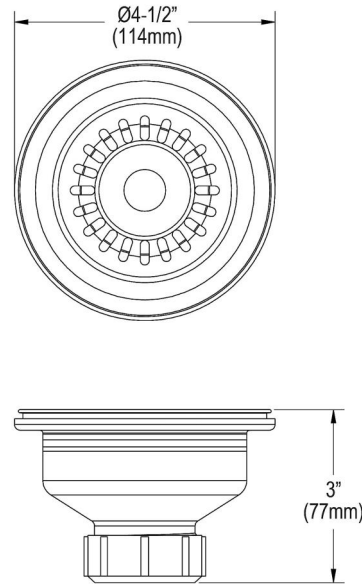

PART: _____ QTY: _____

PROJECT: _____

CONTACT: _____

DATE: _____

NOTES: _____

APPROVAL: _____

In keeping with our policy of continuing product improvement, Elkay reserves the right to change product specifications without notice. Please visit elkay.com for the most current version of Elkay product specification sheets. This specification describes an Elkay product with design, quality, and functional benefits to the user. When making a comparison of other producers' offerings, be certain these features are not overlooked.