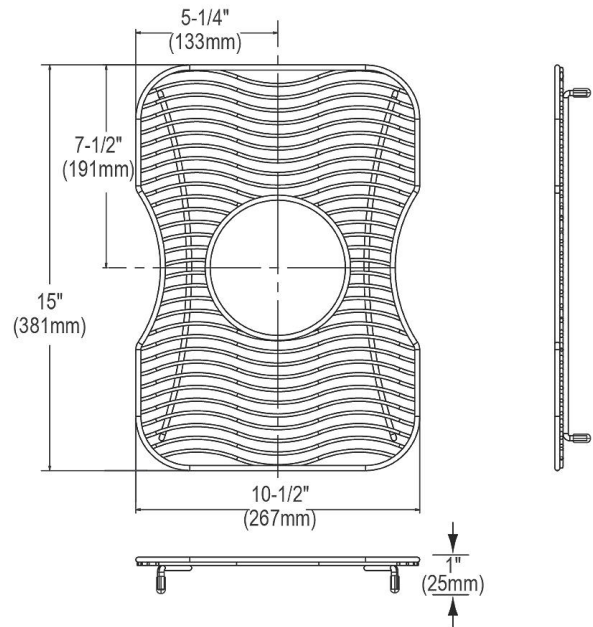

PART: _____ QTY: _____

PROJECT: _____

CONTACT: _____

DATE: _____

NOTES: _____

APPROVAL: _____

In keeping with our policy of continuing product improvement, Elkay reserves the right to change product specifications without notice. Please visit elkay.com for the most current version of Elkay product specification sheets. This specification describes an Elkay product with design, quality, and functional benefits to the user. When making a comparison of other producers' offerings, be certain these features are not overlooked.