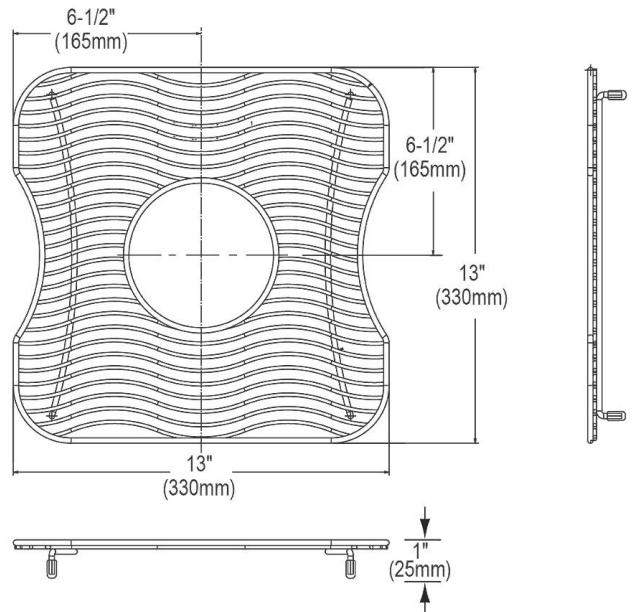

PART: _____ QTY: _____

PROJECT: _____

CONTACT: _____

DATE: _____

NOTES: _____

APPROVAL: _____

In keeping with our policy of continuing product improvement, Elkay reserves the right to change product specifications without notice. Please visit elkay.com for the most current version of Elkay product specification sheets. This specification describes an Elkay product with design, quality, and functional benefits to the user. When making a comparison of other producers' offerings, be certain these features are not overlooked.