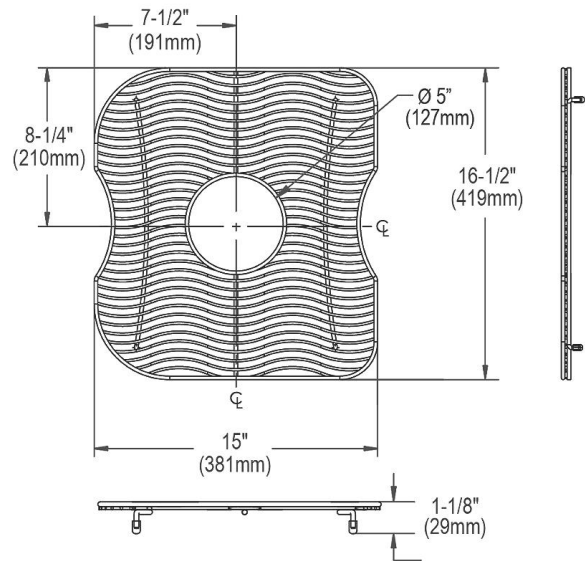

PART: _____ QTY: _____

PROJECT: _____

CONTACT: _____

DATE: _____

NOTES: _____

APPROVAL: _____

In keeping with our policy of continuing product improvement, Elkay reserves the right to change product specifications without notice. Please visit elkay.com for the most current version of Elkay product specification sheets. This specification describes an Elkay product with design, quality, and functional benefits to the user. When making a comparison of other producers' offerings, be certain these features are not overlooked.