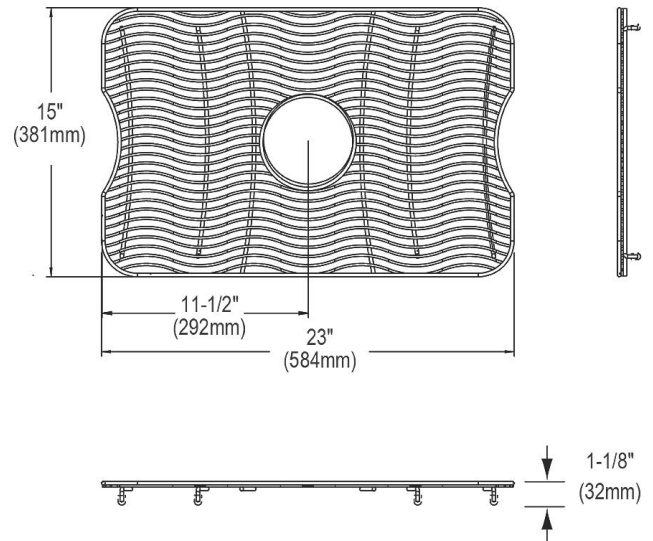

PART: _____ QTY: _____

PROJECT: _____

CONTACT: _____

DATE: _____

NOTES: _____

APPROVAL: _____

In keeping with our policy of continuing product improvement, Elkay reserves the right to change product specifications without notice. Please visit elkay.com for the most current version of Elkay product specification sheets. This specification describes an Elkay product with design, quality, and functional benefits to the user. When making a comparison of other producers' offerings, be certain these features are not overlooked.