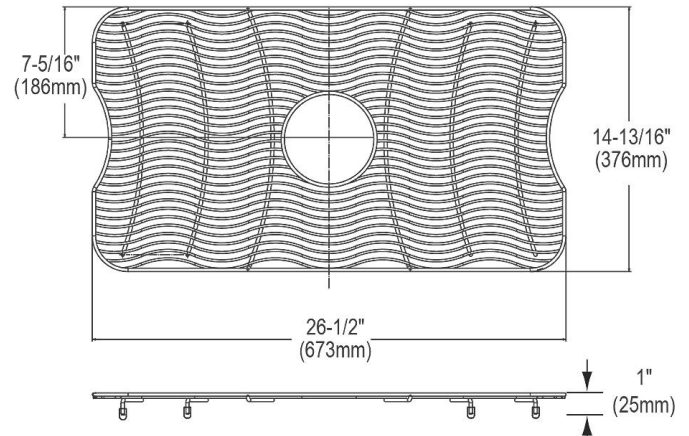

Material:	Stainless Steel
Finish:	Polished Stainless Steel
Dimensions:	26-1/2" x 14-13/16" x 1"
Fits Bowl Size(s):	28" x 16"

Special Note: For bowls with center drain opening

A Century of Tradition and Quality.
For more than 100 years, Elkay has been making innovative products and providing exceptional customer care. We take pride in offering plumbing products that make life easier, inspire change and leave the world a better place.

[Clean and Care Manual (PDF)](#)

[Clean and Care Manual (PDF)](#)

[Warranty (PDF)](#)