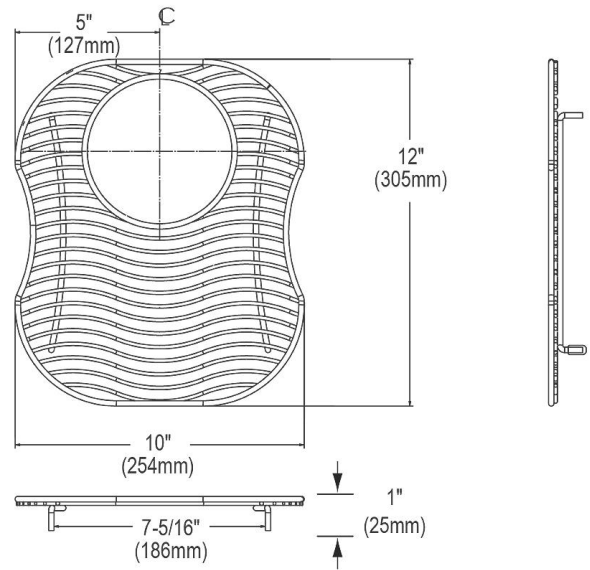

PART: _____ QTY: _____

PROJECT: _____

CONTACT: _____

DATE: _____

NOTES: _____

APPROVAL: _____

In keeping with our policy of continuing product improvement, Elkay reserves the right to change product specifications without notice. Please visit elkay.com for the most current version of Elkay product specification sheets. This specification describes an Elkay product with design, quality, and functional benefits to the user. When making a comparison of other producers' offerings, be certain these features are not overlooked.