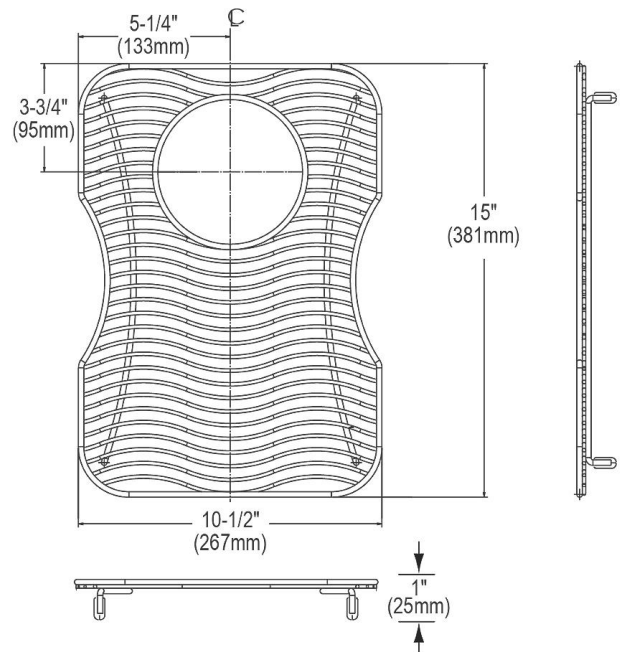

PART: _____ QTY: _____

PROJECT: _____

CONTACT: _____

DATE: _____

NOTES: _____

APPROVAL: _____

In keeping with our policy of continuing product improvement, Elkay reserves the right to change product specifications without notice. Please visit elkay.com for the most current version of Elkay product specification sheets. This specification describes an Elkay product with design, quality, and functional benefits to the user. When making a comparison of other producers' offerings, be certain these features are not overlooked.