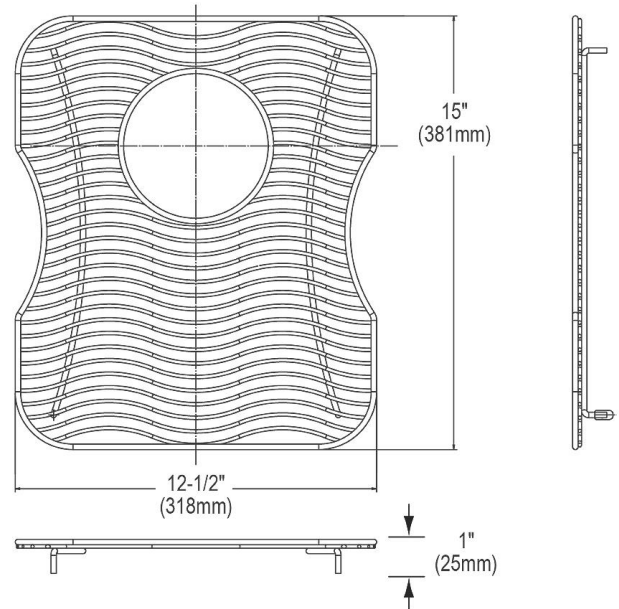

PART: _____ QTY: _____

PROJECT: _____

CONTACT: _____

DATE: _____

NOTES: _____

APPROVAL: _____

In keeping with our policy of continuing product improvement, Elkay reserves the right to change product specifications without notice. Please visit elkay.com for the most current version of Elkay product specification sheets. This specification describes an Elkay product with design, quality, and functional benefits to the user. When making a comparison of other producers' offerings, be certain these features are not overlooked.