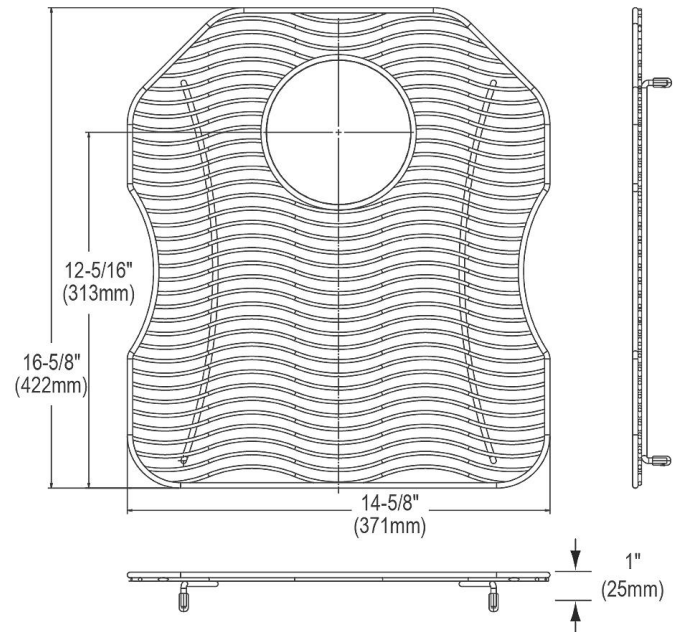

A Century of Tradition and Quality.

For more than 100 years, Elkay has been making innovative products and providing exceptional customer care. We take pride in offering plumbing products that make life easier, inspire change and leave the world a better place.

[Clean and Care Manual (PDF)](#)

[Clean and Care Manual (PDF)](#)

[Warranty (PDF)](#)