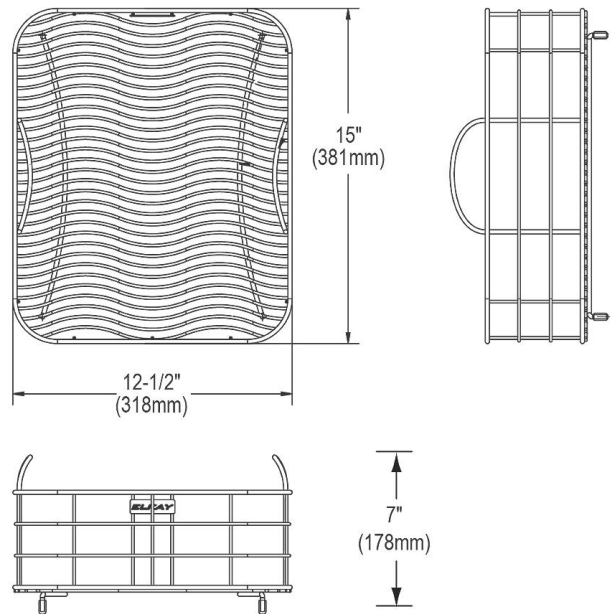

PART: _____ QTY: _____

PROJECT: _____

CONTACT: _____

DATE: _____

NOTES: _____

APPROVAL: _____

In keeping with our policy of continuing product improvement, Elkay reserves the right to change product specifications without notice. Please visit elkay.com for the most current version of Elkay product specification sheets. This specification describes an Elkay product with design, quality, and functional benefits to the user. When making a comparison of other producers' offerings, be certain these features are not overlooked.