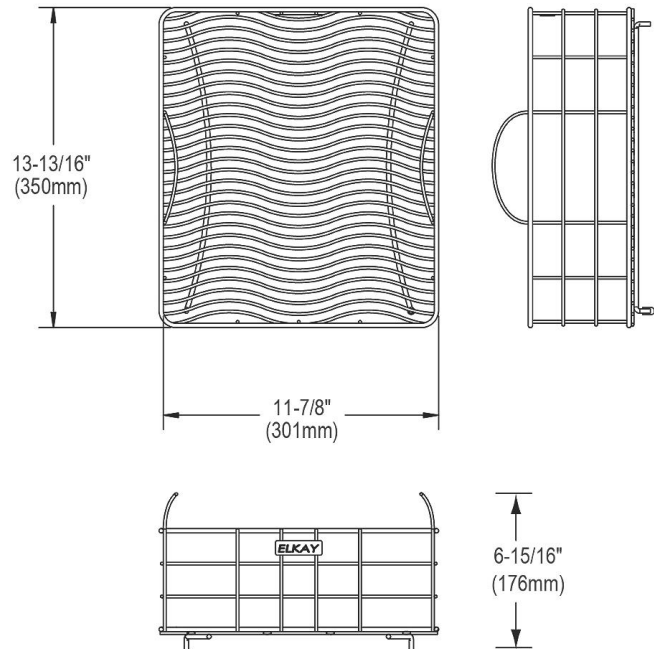

A Century of Tradition and Quality.
For more than 100 years, Elkay has been making innovative products and providing exceptional customer care. We take pride in offering plumbing products that make life easier, inspire change and leave the world a better place.

[Clean and Care Manual (PDF)](#)

[Clean and Care Manual (PDF)](#)

[Warranty (PDF)](#)