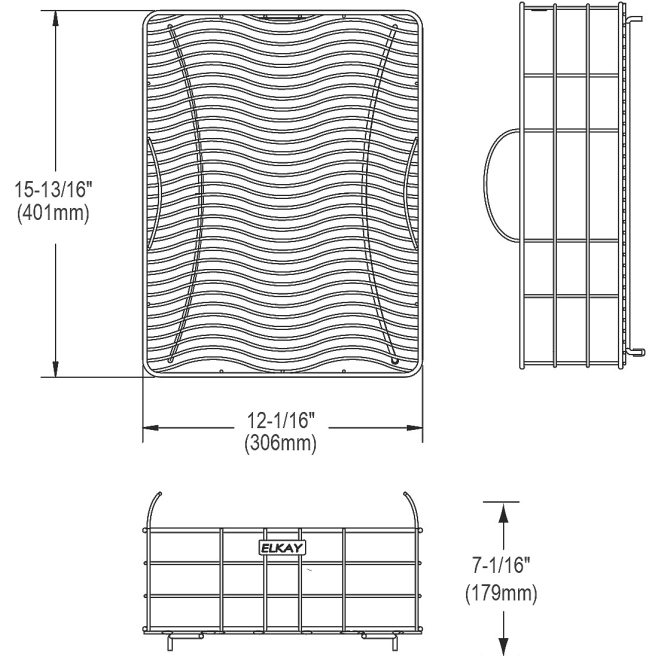

Material:	Stainless Steel
Finish:	Polished Stainless Steel (S)
Dimensions:	12-1/16" x 15-13/16" x 7-1/16"
Fits Bowl Size(s):	15-1/8" x 18-1/8"

A Century of Tradition and Quality.
For more than 100 years, Elkay has been making innovative products and providing exceptional customer care. We take pride in offering plumbing products that make life easier, inspire change and leave the world a better place.

[Clean and Care Manual (PDF)](#)

[Clean and Care Manual (PDF)](#)

[Warranty (PDF)](#)