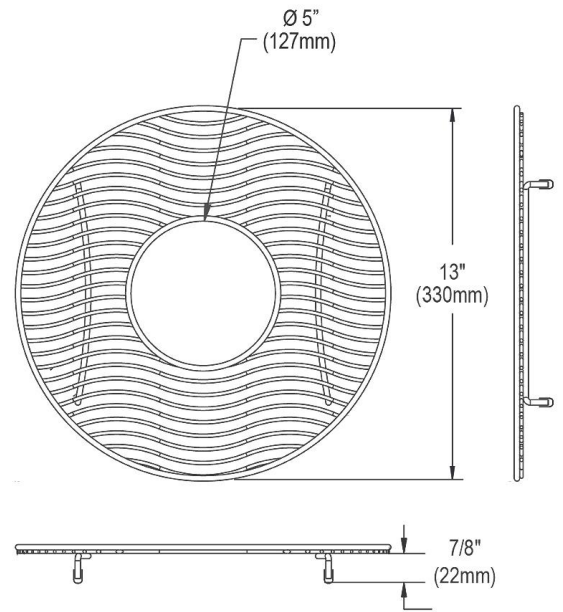

A Century of Tradition and Quality.
For more than 100 years, Elkay has been making innovative products and providing exceptional customer care. We take pride in offering plumbing products that make life easier, inspire change and leave the world a better place.

[Clean and Care Manual (PDF)](#)

[Clean and Care Manual (PDF)](#)

[Warranty (PDF)](#)