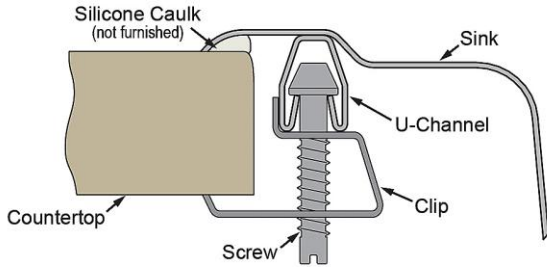

PRODUCT SPECIFICATIONS

Lustertone® Classic Stainless Steel 17" x 16" x 7-5/8" 1-Hole Single Bowl Drop-in Sink w/Faucet + Drain + P-trap. Sink is manufactured from 18 gauge 304 Stainless Steel with a Lustrous Satin finish, Center drain placement, and Sides and Bottom pads.

Installation Type:	Drop-in, Sink Kits
Material:	304 Stainless Steel
Finish:	Lustrous Satin
Gauge:	18
Sound Deadening:	Sides and Bottom pads
Number of Bowls:	1
Sink Dimensions:	17" x 16" x 7-5/8"
Bowl 1 Dimensions:	14" x 10" x 7-1/2"
Drain Size:	3-1/2" (89mm)
Drain Location:	Center
Minimum Cabinet Size:	21"
Mounting Hardware:	Part # 64090010 included for countertops up to 3/4" (19mm) thick
Template Included:	No
Cutout Template #:	1000001269

Template is available for download at elkay.com. CAD software will be required to open the template.

Cutout Dimensions for Drop-in Installation:
16-3/8" x 15-3/8" (416mm x 391mm) with 1-1/2" (38mm) corner radius

Installation Profile:

Included with Product:

LK500GN04T4C faucet,
LK18B drain,
LK500 P-trap.

A Century of Tradition and Quality. For more than 100 years, Elkay has been making innovative products and providing exceptional customer care. We take pride in offering plumbing products that make life easier, inspire change and leave the world a better place.