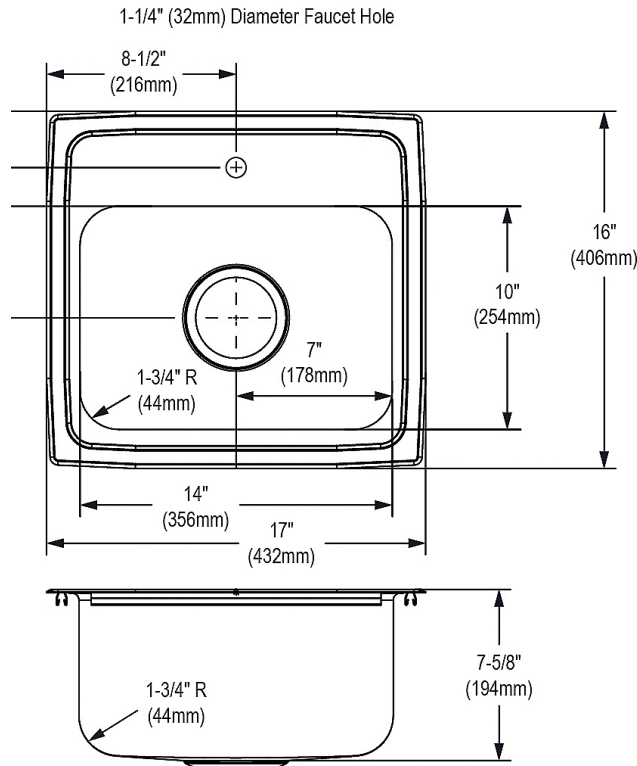

Included Accessories		
LK500	P-Trap with Cleanout Plug Spec Sheet (PDF)	
LK500GN04T4C	Single Hole with Concealed Deck Faucet with 4" Gooseneck Spout 4" Wristblade Handle+Drain Spec Sheet (PDF)	

In keeping with our policy of continuing product improvement, Elkay reserves the right to change product specifications without notice. Please visit elkay.com for the most current version of Elkay product specification sheets. This specification describes an Elkay product with design, quality, and functional benefits to the user. When making a comparison of other producers' offerings, be certain these features are not overlooked.