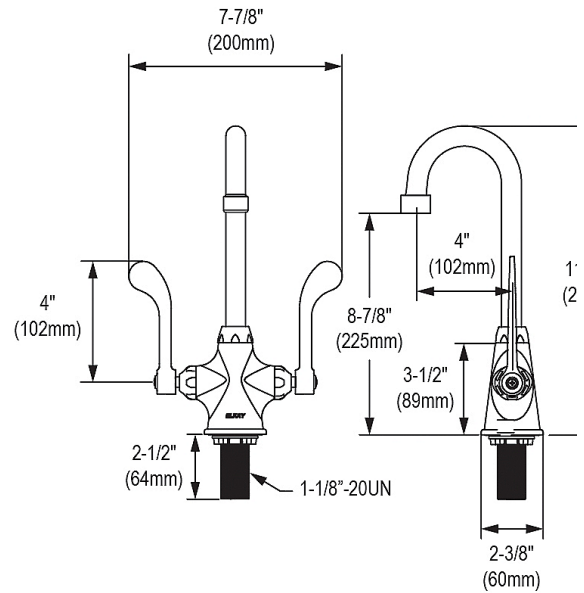

Installation Type:	Drop-in, Sink Kits
Material:	304 Stainless Steel
Finish:	Lustrous Satin
Gauge:	18
Sound Deadening:	Sides and Bottom pads
Number of Bowls:	1
Sink Dimensions:	17" x 16" x 7-5/8"
Bowl 1 Dimensions:	14" x 10" x 7-1/2"
Drain Size:	3-1/2" (89mm)
Drain Location:	Center
Minimum Cabinet Size:	21"
Mounting Hardware:	Part # 64090010 included for countertops up to 3/4" (19mm) thick
Template Included:	No
Cutout Template #:	1000001269

Template is available for download at elkay.com. CAD software will be required to open the template.

Cutout Dimensions for Drop-in Installation:
16-3/8" x 15-3/8" (416mm x 391mm) with 1-1/2" (38mm) corner radius

Product Compliance:

Faucet: ASME A112.19.3/CSA B45.4
ASME A112.18.1/CSA B125.1
CEC
NSF 372 (lead free)
NSF 61
Accessory: ASME A112.18.2/CSA B125.2

Sinks are listed by IAPMO® as meeting the applicable requirements of the Uniform Plumbing Code®, International Plumbing Code®, and National Plumbing Code of Canada.

Included Accessories		
LK500	P-Trap with Cleanout Plug Spec Sheet (PDF)	
LK500GN04T4C	Single Hole with Concealed Deck Faucet with 4" Gooseneck Spout 4" Wristblade Handle+Drain Spec Sheet (PDF)	

In keeping with our policy of continuing product improvement, Elkay reserves the right to change product specifications without notice. Please visit elkay.com for the most current version of Elkay product specification sheets. This specification describes an Elkay product with design, quality, and functional benefits to the user. When making a comparison of other producers' offerings, be certain these features are not overlooked.