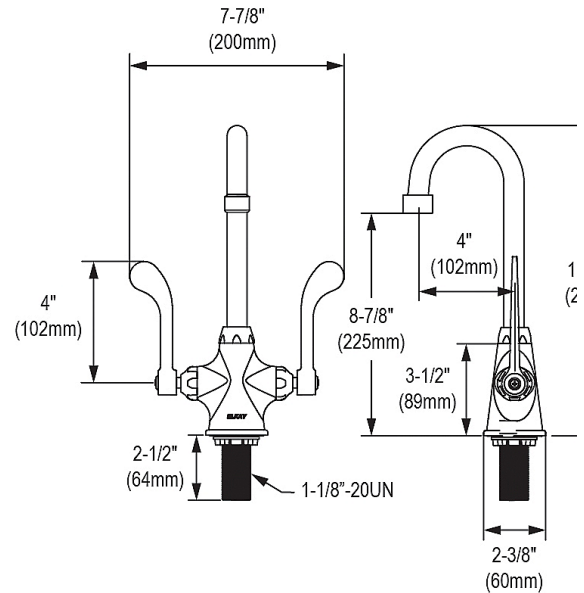

Included Accessories		
LK500	P-Trap with Cleanout Plug Spec Sheet (PDF)	
LK500GN04T4SC	Elkay Single Hole with Concealed Deck Faucet with 4" Gooseneck Spout 4" Wristblade Handle+Supplies Stops Drain Spec Sheet (PDF)	

In keeping with our policy of continuing product improvement, Elkay reserves the right to change product specifications without notice. Please visit elkay.com for the most current version of Elkay product specification sheets. This specification describes an Elkay product with design, quality, and functional benefits to the user. When making a comparison of other producers' offerings, be certain these features are not overlooked.