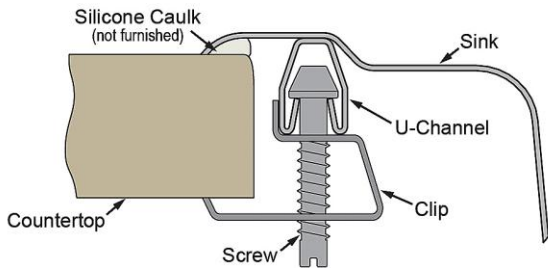

PRODUCT SPECIFICATIONS

Lustertone® Classic Stainless Steel 17" x 16" x 7-5/8" 1-Hole Single Bowl Drop-in Sink + Faucet Kit. Sink is manufactured from 18 gauge 304 Stainless Steel with a Lustrous Satin finish, Center drain placement, and Sides and Bottom pads.

Installation Type:	Drop-in, Sink Kits
Material:	304 Stainless Steel
Finish:	Lustrous Satin
Gauge:	18
Sound Deadening:	Sides and Bottom pads
Number of Bowls:	1
Sink Dimensions:	17" x 16" x 7-5/8"
Bowl 1 Dimensions:	14" x 10" x 7-1/2"
Drain Size:	3-1/2" (89mm)
Drain Location:	Center
Minimum Cabinet Size:	21"
Mounting Hardware:	Part # 64090010 included for countertops up to 3/4" (19mm) thick
Template Included:	No
Cutout Template #:	1000001269

Template is available for download at elkay.com. CAD software will be required to open the template.

Cutout Dimensions for Drop-in Installation:
16-3/8" x 15-3/8" (416mm x 391mm) with 1-1/2" (38mm) corner radius

Installation Profile:

Included with Product:

LK500GN04T4SC faucet,
LK18B drain,
LK500 P-trap.

A Century of Tradition and Quality. For more than 100 years, Elkay has been making innovative products and providing exceptional customer care. We take pride in offering plumbing products that make life easier, inspire change and leave the world a better place.

Product Compliance:

Faucet: ASME A112.19.3/CSA B45.4
ASME A112.18.1/CSA B125.1
CEC
NSF 372 (lead free)
NSF 61
Accessory: ASME A112.18.2/CSA B125.2

Sinks are listed by IAPMO® as meeting the applicable requirements of the Uniform Plumbing Code®, International Plumbing Code®, and National Plumbing Code of Canada.

- [Clean and Care Manual (PDF)](#)
- [Installation Instructions (PDF) - 1000005236](#)
- [Installation Instructions (PDF) - 1000005235 drain](#)
- [Installation Instructions (PDF) - A55483 Faucet](#)
- [Warranty (PDF)](#)

PART: _____ QTY: _____
PROJECT: _____
CONTACT: _____
DATE: _____
NOTES: _____
APPROVAL: _____

In keeping with our policy of continuing product improvement, Elkay reserves the right to change product specifications without notice. Please visit elkay.com for the most current version of Elkay product specification sheets. This specification describes an Elkay product with design, quality, and functional benefits to the user. When making a comparison of other producers' offerings, be certain these features are not overlooked.