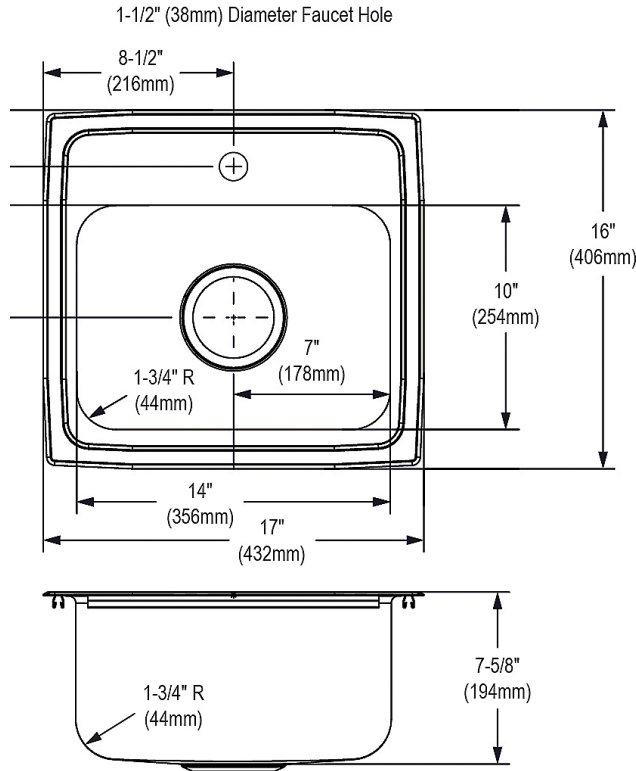

Included Accessories		
LK500	P-Trap with Cleanout Plug Spec Sheet (PDF)	
LK500GN04T4SC	Elkay Single Hole with Concealed Deck Faucet with 4" Gooseneck Spout 4" Wristblade Handle+Supplies Stops Drain Spec Sheet (PDF)	

In keeping with our policy of continuing product improvement, Elkay reserves the right to change product specifications without notice. Please visit elkay.com for the most current version of Elkay product specification sheets. This specification describes an Elkay product with design, quality, and functional benefits to the user. When making a comparison of other producers' offerings, be certain these features are not overlooked.