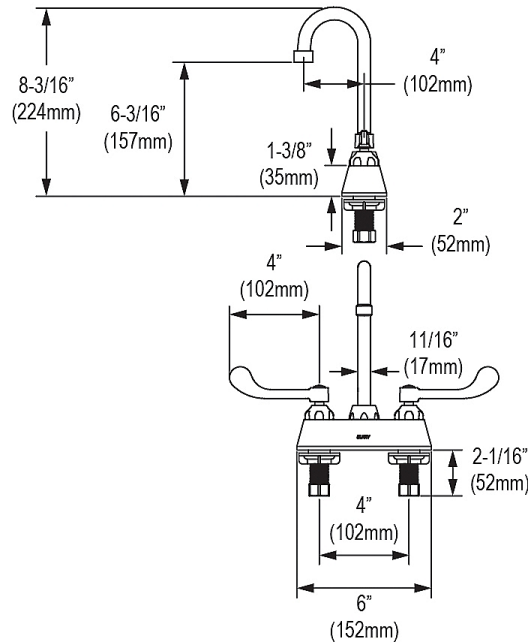

Installation Type:	Drop-in, Sink Kits
Material:	304 Stainless Steel
Finish:	Lustrous Satin
Gauge:	18
Sound Deadening:	Bottom only pads
Number of Bowls:	1
Sink Dimensions:	17" x 20" x 7-5/8"
Bowl 1 Dimensions:	14" x 14" x 7-1/2"
Drain Size:	3-1/2" (89mm)
Drain Location:	Center
Minimum Cabinet Size:	21"
Mounting Hardware:	Part # 64090012 included for countertops up to 3/4" (19mm) thick
Template Included:	No
Cutout Template #:	1000001272

Template is available for download at elkay.com. CAD software will be required to open the template.

Cutout Dimensions for Drop-in Installation:
16-3/8" x 19-3/8" (416mm x 492mm) with 1-1/2" (38mm) corner radius

Included Accessories		
LK406GN04T4C	4" Centerset with Exposed Deck Faucet with 4" Gooseneck Spout 4" Wristblade Handle+Drain Spec Sheet (PDF)	
LK500	P-Trap with Cleanout Plug Spec Sheet (PDF)	

8mm Diameter Faucet Holes on 4" (102mm) Centers