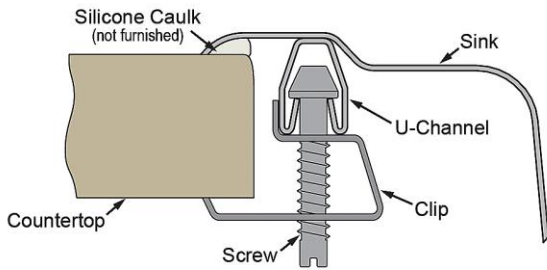

PRODUCT SPECIFICATIONS

Lustertone® Classic Stainless Steel 17" x 20" x 7-5/8" 2-Hole Single Bowl Drop-in Sink + Faucet Kit. Sink is manufactured from 18 gauge 304 Stainless Steel with a Lustrous Satin finish, Center drain placement, and Bottom only pads.

Installation Type:	Drop-in, Sink Kits
Material:	304 Stainless Steel
Finish:	Lustrous Satin
Gauge:	18
Sound Deadening:	Bottom only pads
Number of Bowls:	1
Sink Dimensions:	17" x 20" x 7-5/8"
Bowl 1 Dimensions:	14" x 14" x 7-1/2"
Drain Size:	3-1/2" (89mm)
Drain Location:	Center
Minimum Cabinet Size:	21"
Mounting Hardware:	Part # 64090012 included for countertops up to 3/4" (19mm) thick
Template Included:	No
Cutout Template #:	1000001272

Template is available for download at elkay.com. CAD software will be required to open the template.

Cutout Dimensions for Drop-in Installation:
16-3/8" x 19-3/8" (416mm x 492mm) with 1-1/2" (38mm) corner radius

Installation Profile:

Included with Product:

LK406GN04T4C faucet,
LK18B drain,
LK500 P-trap.

A Century of Tradition and Quality. For more than 100 years, Elkay has been making innovative products and providing exceptional customer care. We take pride in offering plumbing products that make life easier, inspire change and leave the world a better place.

Product Compliance:

Faucet: ASME A112.19.3/CSA B45.4
ASME A112.18.1/CSA B125.1
CEC
NSF 372 (lead free)
NSF 61
Accessory: ASME A112.18.2/CSA B125.2

Sinks are listed by IAPMO® as meeting the applicable requirements of the Uniform Plumbing Code®, International Plumbing Code®, and National Plumbing Code of Canada.

- [Clean and Care Manual (PDF)](#)
- [Installation Instructions (PDF) - 1000005236](#)
- [Installation Instructions (PDF) - 1000005235](#)
- [Installation Instructions (PDF) - A55483](#)
- [Warranty (PDF)](#)

PART: _____ QTY: _____
PROJECT: _____
CONTACT: _____
DATE: _____
NOTES: _____
APPROVAL: _____

In keeping with our policy of continuing product improvement, Elkay reserves the right to change product specifications without notice. Please visit elkay.com for the most current version of Elkay product specification sheets. This specification describes an Elkay product with design, quality, and functional benefits to the user. When making a comparison of other producers' offerings, be certain these features are not overlooked.