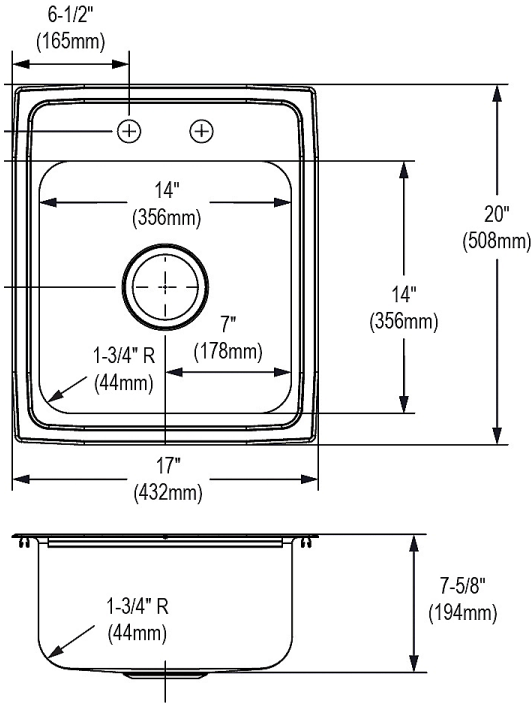

Installation Type:	Drop-in, Sink Kits
Material:	304 Stainless Steel
Finish:	Lustrous Satin
Gauge:	18
Sound Deadening:	Bottom only pads
Number of Bowls:	1
Sink Dimensions:	17" x 20" x 7-5/8"
Bowl 1 Dimensions:	14" x 14" x 7-1/2"
Drain Size:	3-1/2" (89mm)
Drain Location:	Center
Minimum Cabinet Size:	21"
Mounting Hardware:	Part # 64090012 included for countertops up to 3/4" (19mm) thick
Template Included:	No
Cutout Template #:	1000001272

Template is available for download at elkay.com. CAD software will be required to open the template.

Cutout Dimensions for Drop-in Installation:
16-3/8" x 19-3/8" (416mm x 492mm) with 1-1/2" (38mm) corner radius

Included Accessories		
LK406GN04T4C	4" Centerset with Exposed Deck Faucet with 4" Gooseneck Spout 4" Wristblade Handle+Drain Spec Sheet (PDF)	
LK500	P-Trap with Cleanout Plug Spec Sheet (PDF)	

8mm Diameter Faucet Holes on 4" (102mm) Centers