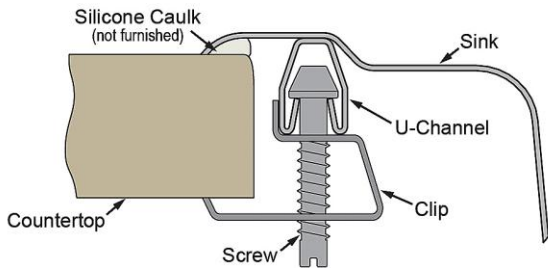

PRODUCT SPECIFICATIONS

Lustertone® Classic Stainless Steel 17" x 20" x 7-5/8" 2-Hole Single Bowl Drop-in Sink w/Faucet + Drain + P-trap. Sink is manufactured from 18 gauge 304 Stainless Steel with a Lustrous Satin finish, Center drain placement, and Bottom only pads.

Installation Type:	Drop-in, Sink Kits
Material:	304 Stainless Steel
Finish:	Lustrous Satin
Gauge:	18
Sound Deadening:	Bottom only pads
Number of Bowls:	1
Sink Dimensions:	17" x 20" x 7-5/8"
Bowl 1 Dimensions:	14" x 14" x 7-1/2"
Drain Size:	3-1/2" (89mm)
Drain Location:	Center
Minimum Cabinet Size:	21"
Mounting Hardware:	Part # 64090012 included for countertops up to 3/4" (19mm) thick
Template Included:	No
Cutout Template #:	1000001272

Template is available for download at elkay.com. CAD software will be required to open the template.

Cutout Dimensions for Drop-in Installation:
16-3/8" x 19-3/8" (416mm x 492mm) with 1-1/2" (38mm) corner radius

Installation Profile:

Included with Product:

LK406GN04T4SC faucet,
LK18B drain,
LK500 P-trap.

A Century of Tradition and Quality. For more than 100 years, Elkay has been making innovative products and providing exceptional customer care. We take pride in offering plumbing products that make life easier, inspire change and leave the world a better place.

Product Compliance:

Faucet: ASME A112.19.3/CSA B45.4
ASME A112.18.1/CSA B125.1
CEC
NSF 372 (lead free)
NSF 61
Accessory: ASME A112.18.2/CSA B125.2

Sinks are listed by IAPMO® as meeting the applicable requirements of the Uniform Plumbing Code®, International Plumbing Code®, and National Plumbing Code of Canada.

- [Clean and Care Manual (PDF)](#)
- [Installation Instructions (PDF) - 1000005236](#)
- [Installation Instructions (PDF) - 1000005235 drain](#)
- [Installation Instructions (PDF) - A55483 Faucet](#)
- [Warranty (PDF)](#)

PART: _____ QTY: _____
PROJECT: _____
CONTACT: _____
DATE: _____
NOTES: _____
APPROVAL: _____

In keeping with our policy of continuing product improvement, Elkay reserves the right to change product specifications without notice. Please visit elkay.com for the most current version of Elkay product specification sheets. This specification describes an Elkay product with design, quality, and functional benefits to the user. When making a comparison of other producers' offerings, be certain these features are not overlooked.