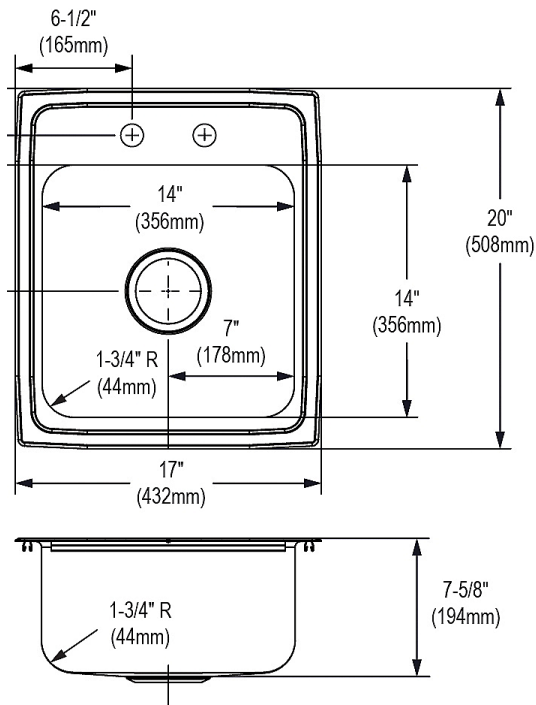

Installation Type:	Drop-in, Sink Kits
Material:	304 Stainless Steel
Finish:	Lustrous Satin
Gauge:	18
Sound Deadening:	Bottom only pads
Number of Bowls:	1
Sink Dimensions:	17" x 20" x 7-5/8"
Bowl 1 Dimensions:	14" x 14" x 7-1/2"
Drain Size:	3-1/2" (89mm)
Drain Location:	Center
Minimum Cabinet Size:	21"
Mounting Hardware:	Part # 64090012 included for countertops up to 3/4" (19mm) thick
Template Included:	No
Cutout Template #:	1000001272

Template is available for download at elkay.com. CAD software will be required to open the template.

Cutout Dimensions for Drop-in Installation:
16-3/8" x 19-3/8" (416mm x 492mm) with 1-1/2" (38mm) corner radius

8mm) Diameter Faucet Holes on 4" (102mm) Centers

In keeping with our policy of continuing product improvement, Elkay reserves the right to change product specifications without notice. Please visit elkay.com for the most current version of Elkay product specification sheets. This specification describes an Elkay product with design, quality, and functional benefits to the user. When making a comparison of other producers' offerings, be certain these features are not overlooked.