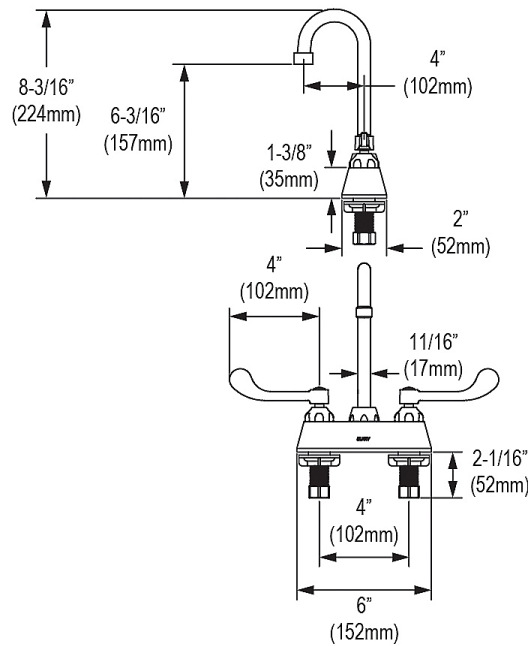

Installation Type:	Drop-in, Sink Kits
Material:	304 Stainless Steel
Finish:	Lustrous Satin
Gauge:	18
Sound Deadening:	Bottom only pads
Number of Bowls:	1
Sink Dimensions:	17" x 20" x 7-5/8"
Bowl 1 Dimensions:	14" x 14" x 7-1/2"
Drain Size:	3-1/2" (89mm)
Drain Location:	Center
Minimum Cabinet Size:	21"
Mounting Hardware:	Part # 64090012 included for countertops up to 3/4" (19mm) thick
Template Included:	No
Cutout Template #:	1000001272

Template is available for download at elkay.com. CAD software will be required to open the template.

Cutout Dimensions for Drop-in Installation:
16-3/8" x 19-3/8" (416mm x 492mm) with 1-1/2" (38mm) corner radius

8mm) Diameter Faucet Holes on 4" (102mm) Centers

In keeping with our policy of continuing product improvement, Elkay reserves the right to change product specifications without notice. Please visit elkay.com for the most current version of Elkay product specification sheets. This specification describes an Elkay product with design, quality, and functional benefits to the user. When making a comparison of other producers' offerings, be certain these features are not overlooked.