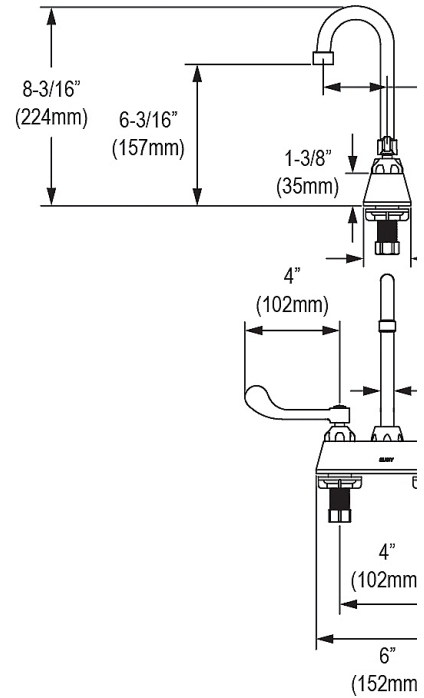

Installation Type:	Drop-in, Sink Kits
Material:	304 Stainless Steel
Finish:	Lustrous Satin
Gauge:	18
Sound Deadening:	Bottom only pads
Number of Bowls:	1
Sink Dimensions:	22" x 19-1/2" x 7-5/8"
Bowl 1 Dimensions:	18" x 14" x 7-1/2"
Drain Size:	3-1/2" (89mm)
Drain Location:	Center
Minimum Cabinet Size:	27"
Mounting Hardware:	Part # 64090012 included for countertops up to 3/4" (19mm) thick
Template Included:	No
Cutout Template #:	1000001255

Template is available for download at elkay.com. CAD software will be required to open the template.

Cutout Dimensions for Drop-in Installation:

21-3/8" x 18-7/8" (543mm x 479mm) with 1-1/2" (38mm) corner radius

Product Compliance:

Faucet: ASME A112.19.3/CSA B45.4
ASME A112.18.1/CSA B125.1
CEC
NSF 372 (lead free)
NSF 61
Accessory: ASME A112.18.2/CSA B125.2

Sinks are listed by IAPMO® as meeting the applicable requirements of the Uniform Plumbing Code®, International Plumbing Code®, and National Plumbing Code of Canada.

Included Accessories		
LK406GN04T4C	4" Centerset with Exposed Deck Faucet with 4" Gooseneck Spout 4" Wristblade Handle+Drain Spec Sheet (PDF)	
LK500	P-Trap with Cleanout Plug Spec Sheet (PDF)	

1-1/2" (38mm) Diameter Faucet Holes on 4" (102mm) Centers