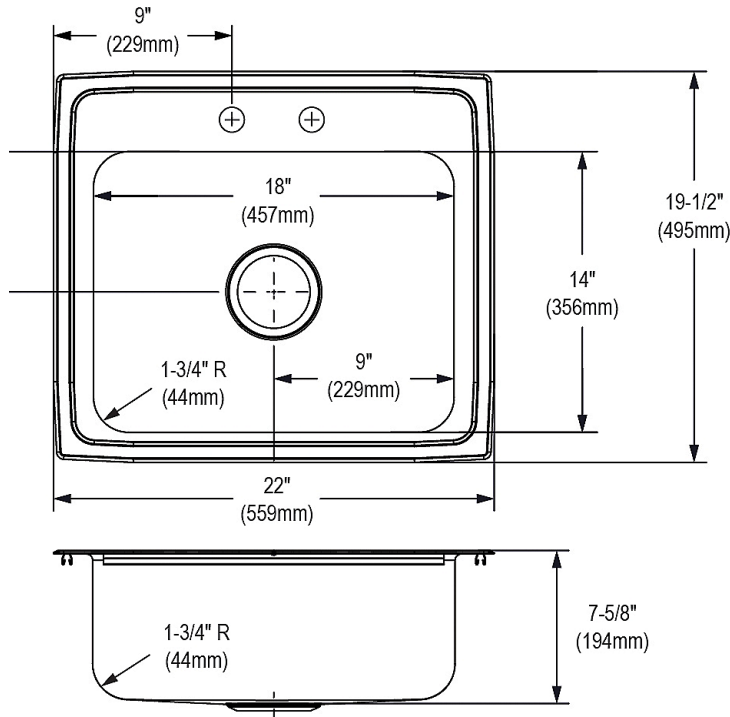

PRODUCT SPECIFICATIONS

Lustertone® Classic Stainless Steel 22" x 19-1/2" x 7-5/8" 2-Hole Single Bowl Drop-in Sink w/Faucet+Drain+P-Trap. Sink is manufactured from 18 gauge 304 Stainless Steel with a Lustrous Satin finish, Center drain placement, and Bottom only pads.

Installation Type:	Drop-in, Sink Kits
Material:	304 Stainless Steel
Finish:	Lustrous Satin
Gauge:	18
Sound Deadening:	Bottom only pads
Number of Bowls:	1
Sink Dimensions:	22" x 19-1/2" x 7-5/8"
Bowl 1 Dimensions:	18" x 14" x 7-1/2"
Drain Size:	3-1/2" (89mm)
Drain Location:	Center
Minimum Cabinet Size:	27"
Mounting Hardware:	Part # 64090012 included for countertops up to 3/4" (19mm) thick
Template Included:	No
Cutout Template #:	1000001255

Template is available for download at elkay.com. CAD software will be required to open the template.

Cutout Dimensions for Drop-in Installation:

21-3/8" x 18-7/8" (543mm x 479mm) with 1-1/2" (38mm) corner radius

Included Accessories		
LK406GN04T4C	4" Centerset with Exposed Deck Faucet with 4" Gooseneck Spout 4" Wristblade Handle+Drain Spec Sheet (PDF)	
LK500	P-Trap with Cleanout Plug Spec Sheet (PDF)	

1-1/2" (38mm) Diameter Faucet Holes on 4" (102mm) Centers