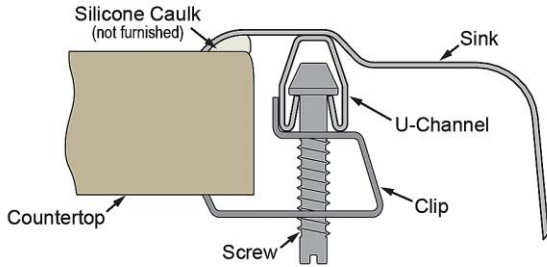

PRODUCT SPECIFICATIONS

Lustertone® Classic Stainless Steel 22" x 19-1/2" x 7-5/8" 2-Hole Single Bowl Drop-in Sink w/Faucet+Drain+P-Trap. Sink is manufactured from 18 gauge 304 Stainless Steel with a Lustrous Satin finish, Center drain placement, and Bottom only pads.

Installation Type:	Drop-in, Sink Kits
Material:	304 Stainless Steel
Finish:	Lustrous Satin
Gauge:	18
Sound Deadening:	Bottom only pads
Number of Bowls:	1
Sink Dimensions:	22" x 19-1/2" x 7-5/8"
Bowl 1 Dimensions:	18" x 14" x 7-1/2"
Drain Size:	3-1/2" (89mm)
Drain Location:	Center
Minimum Cabinet Size:	27"
Mounting Hardware:	Part # 64090012 included for countertops up to 3/4" (19mm) thick
Template Included:	No
Cutout Template #:	1000001255

Template is available for download at elkay.com. CAD software will be required to open the template.

Cutout Dimensions for Drop-in Installation:

21-3/8" x 18-7/8" (543mm x 479mm) with 1-1/2" (38mm) corner radius

Installation Profile:

Included with Product:

LK406GN04T4C faucet,
LK18B drain,
LK500 P-trap.

A Century of Tradition and Quality. For more than 100 years, Elkay has been making innovative products and providing exceptional customer care. We take pride in offering plumbing products that make life easier, inspire change and leave the world a better place.

Product Compliance:

Faucet: ASME A112.19.3/CSA B45.4
ASME A112.18.1/CSA B125.1
CEC
NSF 372 (lead free)
NSF 61
Accessory: ASME A112.18.2/CSA B125.2

Sinks are listed by IAPMO® as meeting the applicable requirements of the Uniform Plumbing Code®, International Plumbing Code®, and National Plumbing Code of Canada.

- [Clean and Care Manual (PDF)](#)
- [Installation Instructions (PDF) - 1000005236](#)
- [Installation Instructions (PDF) - 1000005235 drain](#)
- [Installation Instructions (PDF) - A55483 Faucet](#)
- [Warranty (PDF)](#)

PART: _____ QTY: _____
PROJECT: _____
CONTACT: _____
DATE: _____
NOTES: _____
APPROVAL: _____

In keeping with our policy of continuing product improvement, Elkay reserves the right to change product specifications without notice. Please visit elkay.com for the most current version of Elkay product specification sheets. This specification describes an Elkay product with design, quality, and functional benefits to the user. When making a comparison of other producers' offerings, be certain these features are not overlooked.