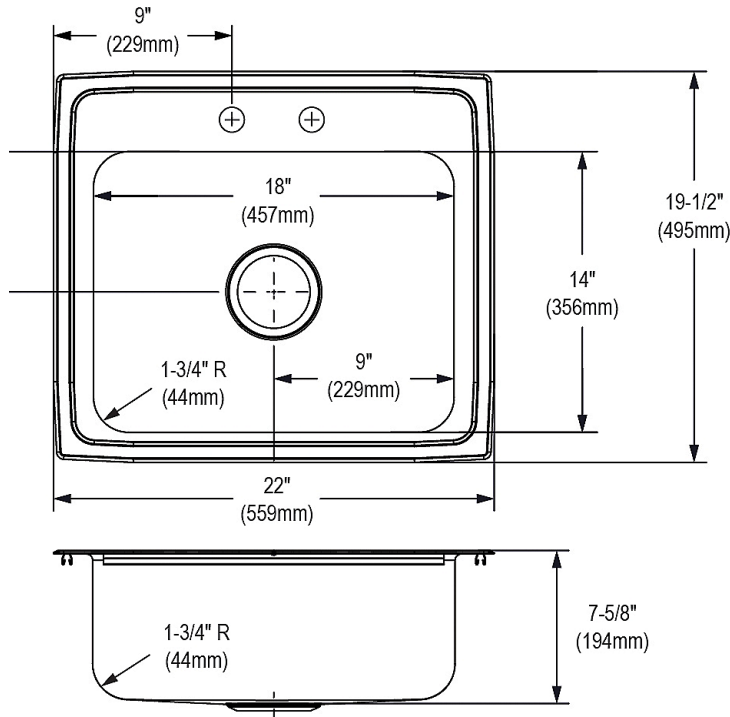

Included Accessories		
LK406GN04T4SC	4" Centerset with Exposed Deck Faucet with 4" Gooseneck Spout 4" Wristblade Handle+Supplies Stops Drain Spec Sheet (PDF)	
LK500	P-Trap with Cleanout Plug Spec Sheet (PDF)	

1-1/2" (38mm) Diameter Faucet Holes on 4" (102mm) Centers

Optional Accessories		
LKGT1041	Elkay Gourmet Single Hole Kitchen Faucet Pull-out Spray and Lever Handle with Hi and Mid-rise Base Options Spec Sheet (PDF)	

In keeping with our policy of continuing product improvement, Elkay reserves the right to change product specifications without notice. Please visit elkay.com for the most current version of Elkay product specification sheets. This specification describes an Elkay product with design, quality, and functional benefits to the user. When making a comparison of other producers' offerings, be certain these features are not overlooked.