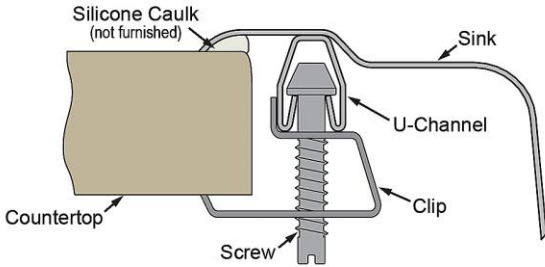

PRODUCT SPECIFICATIONS

Lustertone® Classic Stainless Steel 22" x 19-1/2" x 7-5/8" 2-Hole Single Bowl Drop-in Sink + Faucet Kit. Sink is manufactured from 18 gauge 304 Stainless Steel with a Lustrous Satin finish, Center drain placement, and Bottom only pads.

Installation Type:	Drop-in, Sink Kits
Material:	304 Stainless Steel
Finish:	Lustrous Satin
Gauge:	18
Sound Deadening:	Bottom only pads
Number of Bowls:	1
Sink Dimensions:	22" x 19-1/2" x 7-5/8"
Bowl 1 Dimensions:	18" x 14" x 7-1/2"
Drain Size:	3-1/2" (89mm)
Drain Location:	Center
Minimum Cabinet Size:	27"
Mounting Hardware:	Part # 64090012 included for countertops up to 3/4" (19mm) thick
Template Included:	No
Cutout Template #:	1000001255

Template is available for download at elkay.com. CAD software will be required to open the template.

Cutout Dimensions for Drop-in Installation:

21-3/8" x 18-7/8" (543mm x 479mm) with 1-1/2" (38mm) corner radius

Installation Profile:

Included with Product:

LK406GN04T4SC faucet,
LK18B drain,
LK500 P-trap.

A Century of Tradition and Quality. For more than 100 years, Elkay has been making innovative products and providing exceptional customer care. We take pride in offering plumbing products that make life easier, inspire change and leave the world a better place.

Product Compliance:

Faucet: ASME A112.19.3/CSA B45.4
ASME A112.18.1/CSA B125.1
CEC
NSF 372 (lead free)
NSF 61
Accessory: ASME A112.18.2/CSA B125.2

Sinks are listed by IAPMO® as meeting the applicable requirements of the Uniform Plumbing Code®, International Plumbing Code®, and National Plumbing Code of Canada.

- [Clean and Care Manual (PDF)](#)
- [Installation Instructions (PDF) - 1000005236](#)
- [Installation Instructions (PDF) - 1000005235 drain](#)
- [Installation Instructions (PDF) - A55483 Faucet](#)
- [Warranty (PDF)](#)

PART: _____ QTY: _____
PROJECT: _____
CONTACT: _____
DATE: _____
NOTES: _____
APPROVAL: _____

In keeping with our policy of continuing product improvement, Elkay reserves the right to change product specifications without notice. Please visit elkay.com for the most current version of Elkay product specification sheets. This specification describes an Elkay product with design, quality, and functional benefits to the user. When making a comparison of other producers' offerings, be certain these features are not overlooked.