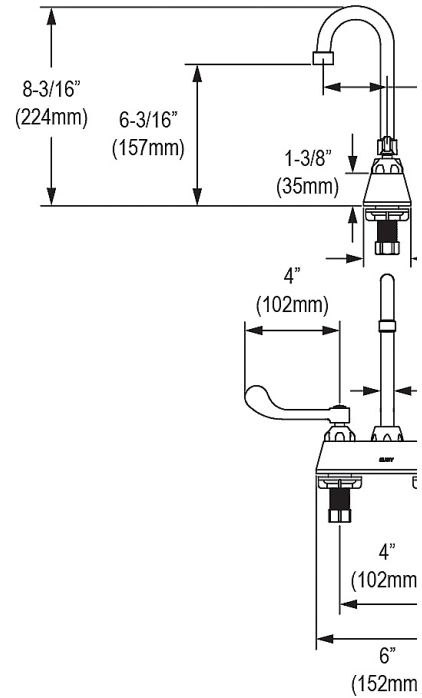

Template is available for download at [elkay.com](http://elkay.com). CAD software will be required to open the template.

**Cutout Dimensions for Drop-in Installation:**

21-3/8" x 18-7/8" (543mm x 479mm) with 1-1/2" (38mm) corner radius

1-1/2" (38mm) Diameter Faucet Holes on 4" (102mm) Centers

| Optional Accessories     |  |   |
|--------------------------|--|---|
| <a href="#">LKGT1041</a> | Elkay Gourmet Single Hole Kitchen Faucet Pull-out Spray and Lever Handle with Hi and Mid-rise Base Options<br><a href="#">Spec Sheet (PDF)</a> |  |