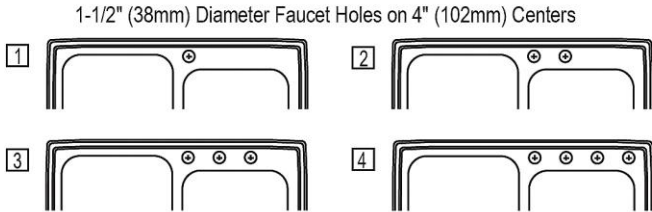

PRODUCT SPECIFICATIONS

Lustertone® Classic Stainless Steel 33" x 22" x 7-7/8" Offset 60/40 Double Bowl Drop-in Sink. Sink is manufactured from 18 gauge 304 Stainless Steel with a Lustrous Satin finish, Bottom only pads.

Installation Type:	Drop-in
Material:	304 Stainless Steel
Finish:	Lustrous Satin
Gauge:	18
Sound Deadening:	Bottom only pads
Number of Bowls:	2
Sink Dimensions:	33" x 22" x 7-7/8"
Bowl 1 Dimensions:	14" x 18" x 7-3/4"
Bowl 2 Dimensions:	13-1/2" x 16" x 7-3/4"
Drain Size:	3-1/2" (89mm)
Minimum Cabinet Size:	36"
Mounting Hardware:	Part # 64090014 included for countertops up to 3/4" (19mm) thick
Template Included:	No
Cutout Template #:	1000001189

Template is available for download at elkay.com. CAD software will be required to open the template.

Cutout Dimensions for Drop-in Installation:

32-3/8" x 21-3/8" (822mm x 543mm) with 1-1/2" (38mm) corner radius

Hole Drilling Configurations:

A Century of Tradition and Quality. For more than 100 years, Elkay has been making innovative products and providing exceptional customer care. We take pride in offering plumbing products that make life easier, inspire change and leave the world a better place.

Product Compliance: ASME A112.19.3/CSA B45.4

Sinks are listed by IAPMO® as meeting the applicable requirements of the Uniform Plumbing Code®, International Plumbing Code®, and National Plumbing Code of Canada.

[Clean and Care Manual (PDF)](#)
[Installation Instructions (PDF) - 1000005236](#)
[Warranty (PDF)](#)