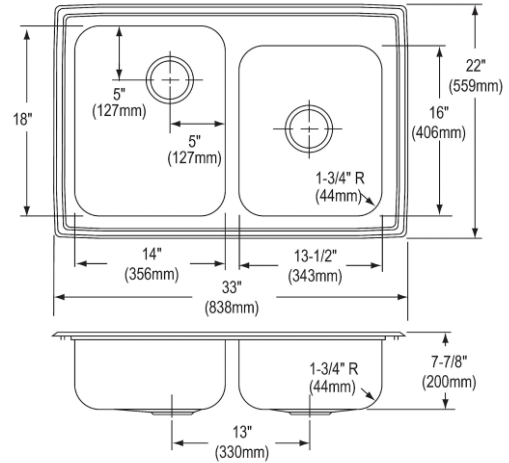

PART: _____ QTY: _____
PROJECT: _____
CONTACT: _____
DATE: _____
NOTES: _____
APPROVAL: _____

In keeping with our policy of continuing product improvement, Elkay reserves the right to change product specifications without notice. Please visit elkay.com for the most current version of Elkay product specification sheets. This specification describes an Elkay product with design, quality, and functional benefits to the user. When making a comparison of other producers' offerings, be certain these features are not overlooked. Latest version of the spec sheet available: <https://www.elkayfiles.com/spec-sheets/LR250_spec.pdf>