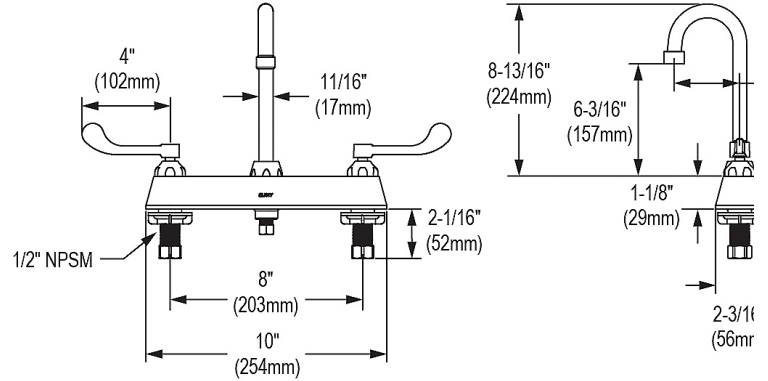

Installation Type:	Drop-in, Sink Kits
Material:	304 Stainless Steel
Finish:	Lustrous Satin
Gauge:	18
Sound Deadening:	Sides and Bottom pads
Number of Bowls:	1
Sink Dimensions:	25" x 22" x 8-1/8"
Bowl 1 Dimensions:	21" x 15-3/4" x 7-3/4"
Drain Size:	3-1/2" (89mm)
Drain Location:	Center
Minimum Cabinet Size:	30"
Mounting Hardware:	Part # 64090012 included for countertops up to 3/4" (19mm) thick
Template Included:	No
Cutout Template #:	1000001188

Template is available for download at elkay.com. CAD software will be required to open the template.

Cutout Dimensions for Drop-in Installation:
24-3/8" x 21-3/8" (619mm x 543mm) with 1-1/2" (38mm) corner radius

Product Compliance:

Faucet: ASME A112.19.3/CSA B45.4
ASME A112.18.1/CSA B125.1
CEC
NSF 372 (lead free)
NSF 61
Accessory: ASME A112.18.2/CSA B125.2

Sinks are listed by IAPMO® as meeting the applicable requirements of the Uniform Plumbing Code®, International Plumbing Code®, and National Plumbing Code of Canada.

Included Accessories		
LK500	P-Trap with Cleanout Plug Spec Sheet (PDF)	
LK810GN04T4C	8" Centerset with Concealed Deck Faucet with 4" Gooseneck Spout 4" Wristblade Handle+ Drain Spec Sheet (PDF)	

1-1/2" (38mm) Diameter Faucet Holes on 4" (102mm) Centers