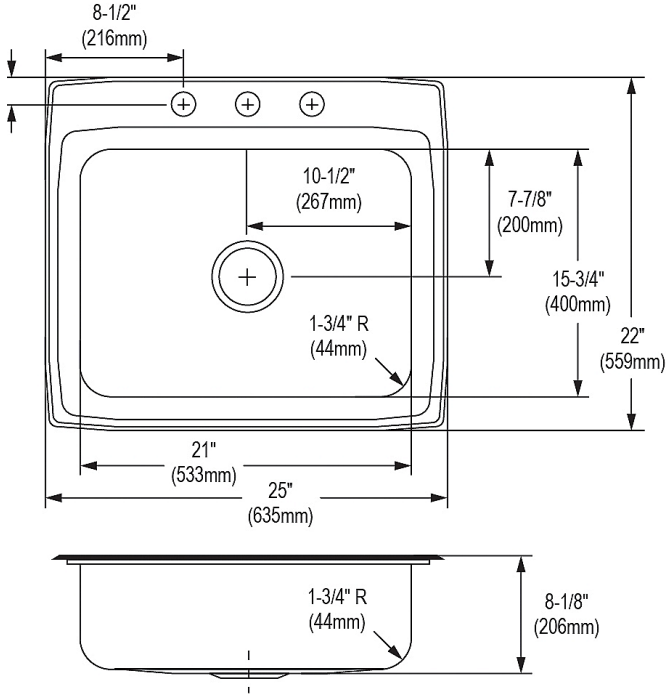

Included Accessories		
LK500	P-Trap with Cleanout Plug Spec Sheet (PDF)	
LK810GN04T4C	8" Centerset with Concealed Deck Faucet with 4" Gooseneck Spout 4" Wristblade Handle+ Drain Spec Sheet (PDF)	

1-1/2" (38mm) Diameter Faucet Holes on 4" (102mm) Centers

Optional Accessories		
LKGT1041	Elkay Gourmet Single Hole Kitchen Faucet Pull-out Spray and Lever Handle with Hi and Mid-rise Base Options Spec Sheet (PDF)	

In keeping with our policy of continuing product improvement, Elkay reserves the right to change product specifications without notice. Please visit elkay.com for the most current version of Elkay product specification sheets. This specification describes an Elkay product with design, quality, and functional benefits to the user. When making a comparison of other producers' offerings, be certain these features are not overlooked.