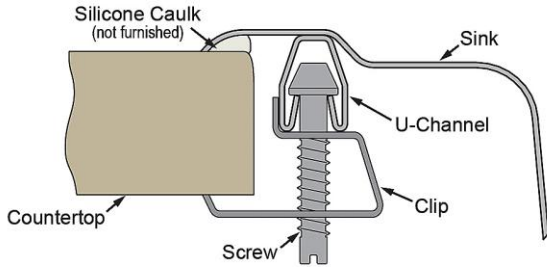

PRODUCT SPECIFICATIONS

Lustertone® Classic Stainless Steel 25" x 22" x 8-1/8" 3-Hole Single Bowl Drop-in Sink + Faucet Kit. Sink is manufactured from 18 gauge 304 Stainless Steel with a Lustrous Satin finish, Center drain placement, and Sides and Bottom pads.

Installation Type:	Drop-in, Sink Kits
Material:	304 Stainless Steel
Finish:	Lustrous Satin
Gauge:	18
Sound Deadening:	Sides and Bottom pads
Number of Bowls:	1
Sink Dimensions:	25" x 22" x 8-1/8"
Bowl 1 Dimensions:	21" x 15-3/4" x 7-3/4"
Drain Size:	3-1/2" (89mm)
Drain Location:	Center
Minimum Cabinet Size:	30"
Mounting Hardware:	Part # 64090012 included for countertops up to 3/4" (19mm) thick
Template Included:	No
Cutout Template #:	1000001188

Template is available for download at elkay.com. CAD software will be required to open the template.

Cutout Dimensions for Drop-in Installation:
24-3/8" x 21-3/8" (619mm x 543mm) with 1-1/2" (38mm) corner radius

Installation Profile:

Included with Product:

LK810GN04T4C faucet,
LK18B drain,
LK500 P-trap.

A Century of Tradition and Quality. For more than 100 years, Elkay has been making innovative products and providing exceptional customer care. We take pride in offering plumbing products that make life easier, inspire change and leave the world a better place.