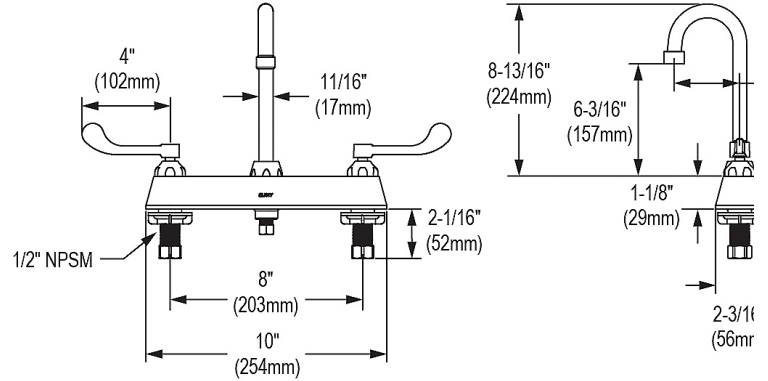

Included Accessories		
<a href="#">LK500</a>	P-Trap with Cleanout Plug <a href="#">Spec Sheet (PDF)</a>	
<a href="#">LK810GN04T4SC</a>	8" Centerset with Concealed Deck Faucet with 5" Gooseneck Spout 4" Wristblade Handle+Supplies Stops Drain <a href="#">Spec Sheet (PDF)</a>	

1-1/2" (38mm) Diameter Faucet Holes on 4" (102mm) Centers

Optional Accessories		
<a href="#">LKGT1041</a>	Elkay Gourmet Single Hole Kitchen Faucet Pull-out Spray and Lever Handle with Hi and Mid-rise Base Options <a href="#">Spec Sheet (PDF)</a>	