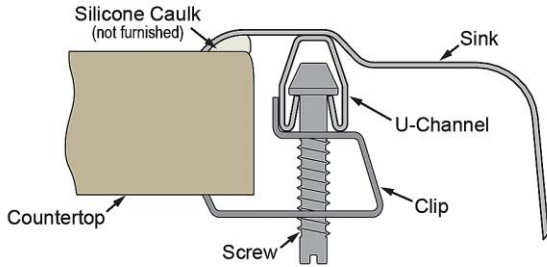

PRODUCT SPECIFICATIONS

Lustertone® Classic Stainless Steel 25" x 22" x 8-1/8" 3-Hole Single Bowl Drop-in Sink + Faucet Kit w/Shut-offs. Sink is manufactured from 18 gauge 304 Stainless Steel with a Lustrous Satin finish, Center drain placement, and Sides and Bottom pads.

Installation Type:	Drop-in, Sink Kits
Material:	304 Stainless Steel
Finish:	Lustrous Satin
Gauge:	18
Sound Deadening:	Sides and Bottom pads
Number of Bowls:	1
Sink Dimensions:	25" x 22" x 8-1/8"
Bowl 1 Dimensions:	21" x 15-3/4" x 7-3/4"
Drain Size:	3-1/2" (89mm)
Drain Location:	Center
Minimum Cabinet Size:	30"
Mounting Hardware:	Part # 64090012 included for countertops up to 3/4" (19mm) thick
Template Included:	No
Cutout Template #:	1000001188

Template is available for download at elkay.com. CAD software will be required to open the template.

Cutout Dimensions for Drop-in Installation:

24-3/8" x 21-3/8" (619mm x 543mm) with 1-1/2" (38mm) corner radius

Installation Profile:

Included with Product:

LK810GN04T4SC faucet,
LK18B drain,
LK500 P-trap.

A Century of Tradition and Quality. For more than 100 years, Elkay has been making innovative products and providing exceptional customer care. We take pride in offering plumbing products that make life easier, inspire change and leave the world a better place.

Product Compliance:

Faucet: ASME A112.19.3/CSA B45.4
ASME A112.18.1/CSA B125.1
CEC
NSF 372 (lead free)
NSF 61
Accessory: ASME A112.18.2/CSA B125.2

Sinks are listed by IAPMO® as meeting the applicable requirements of the Uniform Plumbing Code®, International Plumbing Code®, and National Plumbing Code of Canada.

- [Clean and Care Manual (PDF)](#)
- [Installation Instructions (PDF) - 1000005236](#)
- [Installation Instructions (PDF) - 1000005235](#)
- [Installation Instructions (PDF) - A55483](#)
- [Warranty (PDF)](#)

PART: _____ QTY: _____

PROJECT: _____

CONTACT: _____

DATE: _____

NOTES: _____

APPROVAL: _____

In keeping with our policy of continuing product improvement, Elkay reserves the right to change product specifications without notice. Please visit elkay.com for the most current version of Elkay product specification sheets. This specification describes an Elkay product with design, quality, and functional benefits to the user. When making a comparison of other producers' offerings, be certain these features are not overlooked.