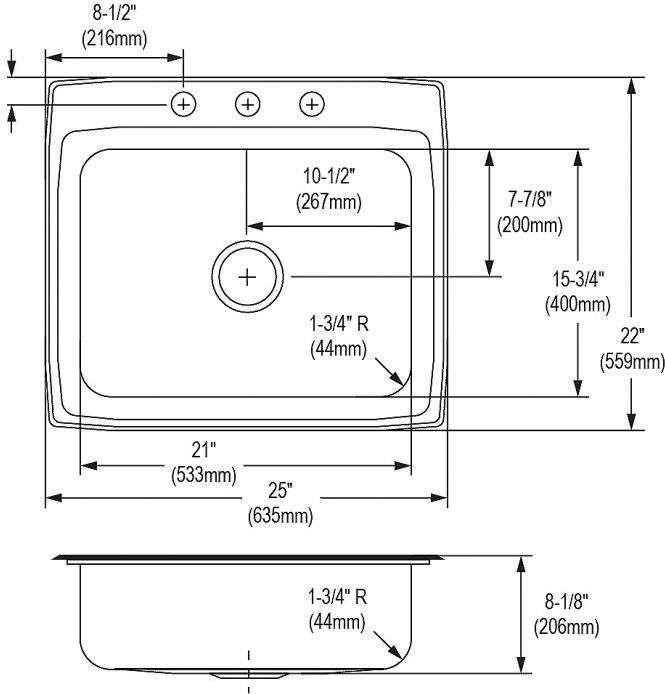

Included Accessories		
LK500	P-Trap with Cleanout Plug Spec Sheet (PDF)	
LK810GN04T4SC	8" Centerset with Concealed Deck Faucet with 5" Gooseneck Spout 4" Wristblade Handle+Supplies Stops Drain Spec Sheet (PDF)	

1-1/2" (38mm) Diameter Faucet Holes on 4" (102mm) Centers

Optional Accessories		
LKGT1041	Elkay Gourmet Single Hole Kitchen Faucet Pull-out Spray and Lever Handle with Hi and Mid-rise Base Options Spec Sheet (PDF)	

In keeping with our policy of continuing product improvement, Elkay reserves the right to change product specifications without notice. Please visit elkay.com for the most current version of Elkay product specification sheets. This specification describes an Elkay product with design, quality, and functional benefits to the user. When making a comparison of other producers' offerings, be certain these features are not overlooked.