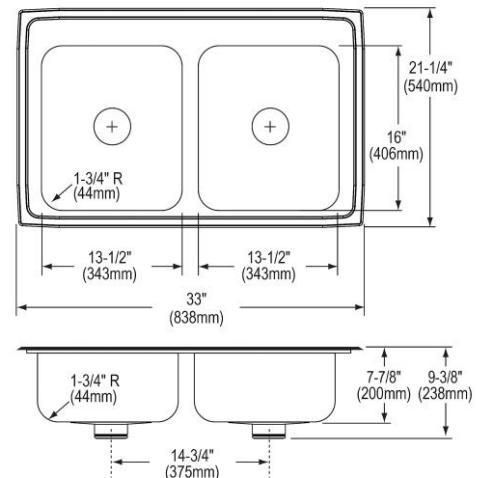

Included with Product: Two LKPD1 Perfect Drains and strainers.

A Century of Tradition and Quality. For more than 100 years, Elkay has been making innovative products and providing exceptional customer care. We take pride in offering plumbing products that make life easier, inspire change and leave the world a better place.

Product Compliance: ASME A112.19.3/CSA B45.4
Accessory: ASME A112.18.2/CSA B125.2

Sinks are listed by IAPMO® as meeting the applicable requirements of the Uniform Plumbing Code®, International Plumbing Code®, and National Plumbing Code of Canada.

- [Clean and Care Manual (PDF)](#)
- [Installation Instructions (PDF) - 1000005236](#)
- [Installation Instructions (PDF) - 74180289 Disposer](#)
- [Installation Instructions (PDF) - 74180340-USA Drain](#)
- [Installation Instructions (PDF) - Garbage Disposer Compatibility Guide](#)
- [Limited Lifetime Warranty (PDF)](#)