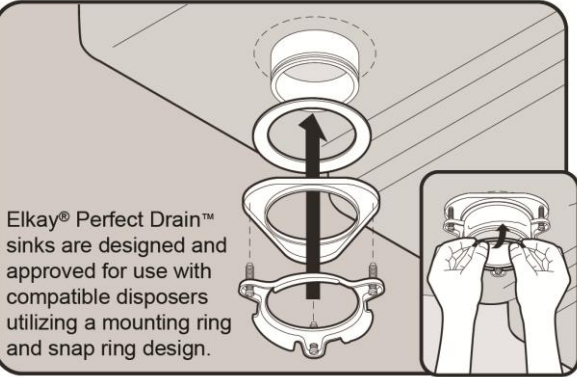

Installation Profile:

Included Accessories

LKPD1	Perfect Drain® Fitting Type 304 Stainless Steel Body and Strainer Spec Sheet (PDF)	

Optional Accessories

LKWBG1316SS	Stainless Steel 12-1/2" x 15" x 1" Bottom Grid Spec Sheet (PDF)	
CB1613	Hardwood 16-3/4" x 13-1/2" x 1" Cutting Board Spec Sheet (PDF)	
CB1713	Hardwood 13-1/2" x 17" x 1" Cutting Board Spec Sheet (PDF)	
CBS1316	Hardwood 14-1/2" x 17" x 3/4" Cutting Board Spec Sheet (PDF)	

In keeping with our policy of continuing product improvement, Elkay reserves the right to change product specifications without notice. Please visit elkay.com for the most current version of Elkay product specification sheets. This specification describes an Elkay product with design, quality, and functional benefits to the user. When making a comparison of other producers' offerings, be certain these features are not overlooked. Latest version of the spec sheet available: <https://www.elkayfiles.com/spec-sheets/LR3321PD_spec.pdf>