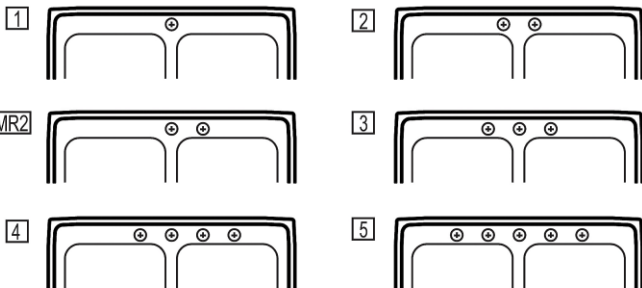

PRODUCT SPECIFICATIONS

Lustertone® Classic Stainless Steel 33" x 21-1/4" x 7-7/8" Equal Double Bowl Drop-in Sink with Perfect Drain®. Sink is manufactured from 18 gauge 304 Stainless Steel with a Lustrous Satin finish, Center drain placement, and Sides and Bottom pads.

Installation Type:	Drop-in
Material:	304 Stainless Steel
Special Features:	Perfect Drain
Finish:	Lustrous Satin
Gauge:	18
Sound Deadening:	Sides and Bottom pads
Number of Bowls:	2
Sink Dimensions:	33" x 21-1/4" x 7-7/8"
Bowl 1 Dimensions:	13-1/2" x 16" x 7-3/4"
Bowl 2 Dimensions:	13-1/2" x 16" x 7-3/4"
Drain Size:	3-3/8" (86mm)
Drain Location:	Center
Minimum Cabinet Size:	36"
Mounting Hardware:	Part # 64090014 included for countertops up to 3/4" (19mm) thick
Template Included:	No
Cutout Template #:	1000001288

Template is available for download at [elkay.com](#). CAD software will be required to open the template.

Cutout Dimensions for Drop-in Installation:

32-3/8" x 20-5/8" (822mm x 524mm) with 1-1/2" (38mm) corner radius

Perfect Drain: Seamlessly welded stainless steel collar eliminates the gap between a traditional drain and the sink for a more sanitary and gap free installation. Select garbage disposers can be installed on either sink bowl for user convenience. Please see our Garbage Disposer Compatibility Guide.

Hole Drilling Configurations:

1-1/2" (38mm) Diameter Faucet Holes on 4" (102mm) Centers

PART: _____ QTY: _____
PROJECT: _____
CONTACT: _____
DATE: _____
NOTES: _____
APPROVAL: _____