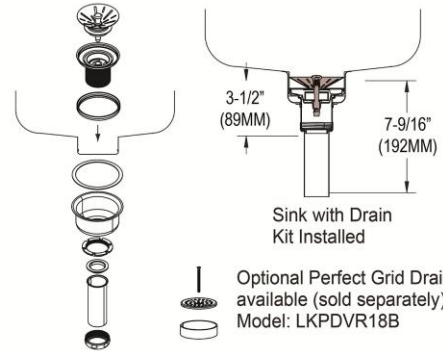

Installation Profile:

Included Accessories

LKPD1	Perfect Drain® Fitting Type 304 Stainless Steel Body and Strainer Spec Sheet (PDF)	

Optional Accessories

LKWBG1316SS	Stainless Steel 12-1/2" x 15" x 1" Bottom Grid Spec Sheet (PDF)	
CB1613	Hardwood 16-3/4" x 13-1/2" x 1" Cutting Board Spec Sheet (PDF)	
CB1713	Hardwood 13-1/2" x 17" x 1" Cutting Board Spec Sheet (PDF)	
CBS1316	Hardwood 14-1/2" x 17" x 3/4" Cutting Board Spec Sheet (PDF)	

In keeping with our policy of continuing product improvement, Elkay reserves the right to change product specifications without notice. Please visit elkay.com for the most current version of Elkay product specification sheets. This specification describes an Elkay product with design, quality, and functional benefits to the user. When making a comparison of other producers' offerings, be certain these features are not overlooked. Latest version of the spec sheet available: <https://www.elkayfiles.com/spec-sheets/LR3321PD_spec.pdf>