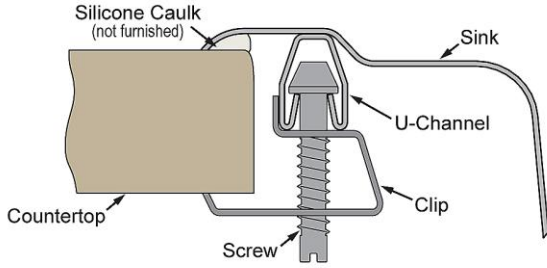

Installation Profile:

Included Accessories

LKPD1	Perfect Drain® Fitting Type 304 Stainless Steel Body and Strainer Spec Sheet (PDF)	

Optional Accessories

LKWBG1316SS	Stainless Steel 12-1/2" x 15" x 1" Bottom Grid Spec Sheet (PDF)	
CB1613	Hardwood 16-3/4" x 13-1/2" x 1" Cutting Board Spec Sheet (PDF)	
CB1713	Hardwood 13-1/2" x 17" x 1" Cutting Board Spec Sheet (PDF)	
CBS1316	Hardwood 14-1/2" x 17" x 3/4" Cutting Board Spec Sheet (PDF)	

In keeping with our policy of continuing product improvement, Elkay reserves the right to change product specifications without notice. Please visit elkay.com for the most current version of Elkay product specification sheets. This specification describes an Elkay product with design, quality, and functional benefits to the user. When making a comparison of other producers' offerings, be certain these features are not overlooked. Latest version of the spec sheet available: <https://www.elkayfiles.com/spec-sheets/LR3321PD_spec.pdf>