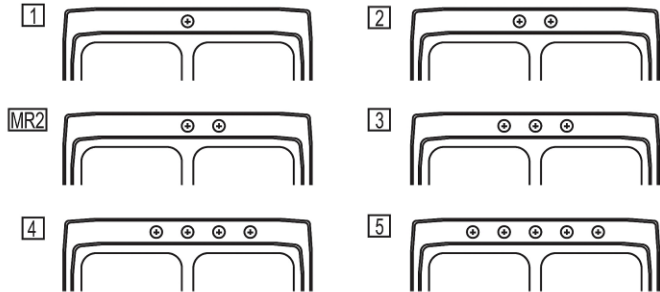

**PRODUCT SPECIFICATIONS**

Lustertone® Classic Stainless Steel 33" x 22" x 8-1/8" Equal Double Bowl Drop-in Sink. Sink is manufactured from 18 gauge 304 Stainless Steel with a Lustrous Satin finish, Center drain placement, and Sides and Bottom pads.

<b>Installation Type:</b>	Drop-in
<b>Material:</b>	304 Stainless Steel
<b>Finish:</b>	Lustrous Satin
<b>Gauge:</b>	18
<b>Sound Deadening:</b>	Sides and Bottom pads
<b>Number of Bowls:</b>	2
<b>Sink Dimensions:</b>	33" x 22" x 8-1/8"
<b>Bowl 1 Dimensions:</b>	13-1/2" x 16" x 7-3/4"
<b>Bowl 2 Dimensions:</b>	13-1/2" x 16" x 7-3/4"
<b>Drain Size:</b>	3-1/2" (89mm)
<b>Drain Location:</b>	Center
<b>Minimum Cabinet Size:</b>	36"
<b>Mounting Hardware:</b>	Part # 64090014 included for countertops up to 3/4" (19mm) thick
<b>Template Included:</b>	No
<b>Cutout Template #:</b>	<a href="#">1000001189</a>

Template is available for download at [elkay.com](http://elkay.com). CAD software will be required to open the template.

**Cutout Dimensions for Drop-in Installation:**

32-3/8" x 21-3/8" (822mm x 543mm) with 1-1/2" (38mm) corner radius

**Hole Drilling Configurations:**

1-1/2" (38mm) Diameter Faucet Holes on 4" (102mm) Centers

A Century of Tradition and Quality. For more than 100 years, Elkay has been making innovative products and providing exceptional customer care. We take pride in offering plumbing products that make life easier, inspire change and leave the world a better place.