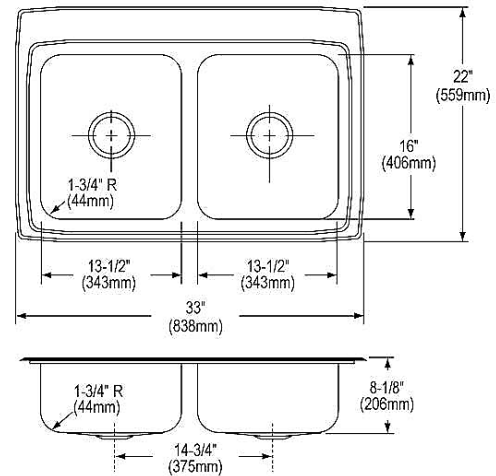

PART: _____ QTY: _____
PROJECT: _____
CONTACT: _____
DATE: _____
NOTES: _____
APPROVAL: _____

In keeping with our policy of continuing product improvement, Elkay reserves the right to change product specifications without notice. Please visit elkay.com for the most current version of Elkay product specification sheets. This specification describes an Elkay product with design, quality, and functional benefits to the user. When making a comparison of other producers' offerings, be certain these features are not overlooked. Latest version of the spec sheet available: <https://www.elkayfiles.com/spec-sheets/LR3322_spec.pdf>