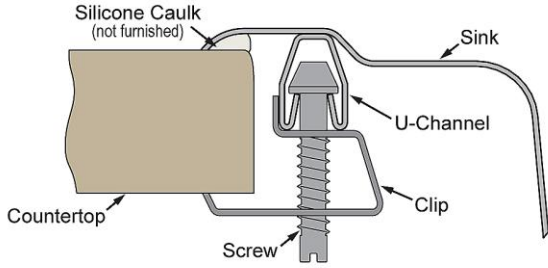

Installation Profile:

Optional Accessories		
CB1516	Hardwood 15" x 16-3/4" x 3/4" Cutting Board Spec Sheet (PDF)	
LK99	Deluxe 3-1/2" Drain Type 304 Stainless Steel Body Strainer Basket Rubber Seal and Tailpiece Spec Sheet (PDF)	
LKAD35	3-1/2" Drain Fitting" Stainless Steel Body Strainer Basket and Offset Tailpiece Spec Sheet (PDF)	
LKGT1041	Elkay Gourmet Single Hole Kitchen Faucet Pull-out Spray and Lever Handle with Hi and Mid-rise Base Options Spec Sheet (PDF)	
LKWERBSS	Stainless Steel 15-3/8" x 12-3/8" x 5-7/16" Rinsing Basket Spec Sheet (PDF)	
LKSMHSL	Spec Sheet (PDF)	NO IMAGE AVAILABLE

In keeping with our policy of continuing product improvement, Elkay reserves the right to change product specifications without notice. Please visit elkay.com for the most current version of Elkay product specification sheets. This specification describes an Elkay product with design, quality, and functional benefits to the user. When making a comparison of other producers' offerings, be certain these features are not overlooked. Latest version of the spec sheet available: <https://www.elkayfiles.com/spec-sheets/LRAD252155L_spec.pdf>