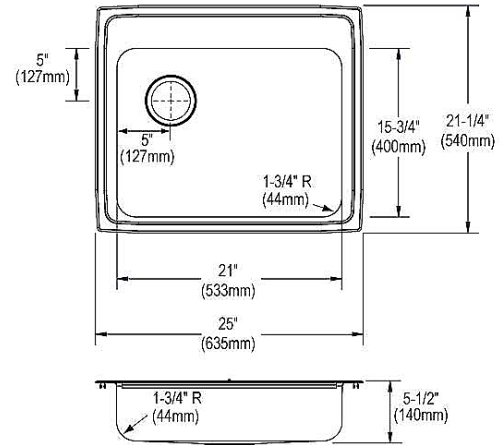

A Century of Tradition and Quality. For more than 100 years, Elkay has been making innovative products and providing exceptional customer care. We take pride in offering plumbing products that make life easier, inspire change and leave the world a better place.

Product Compliance: ADA & ICC A117.1
ASME A112.19.3/CSA B45.4

Sinks are listed by IAPMO® as meeting the applicable requirements of the Uniform Plumbing Code®, International Plumbing Code®, and National Plumbing Code of Canada.

Complies with ADA & ICC A117.1 accessibility requirements when installed according to the requirements outlined in these standards.

[Clean and Care Manual (PDF)](#)
[Installation Instructions (PDF) - 74180147](#)
[Limited Lifetime Warranty (PDF)](#)