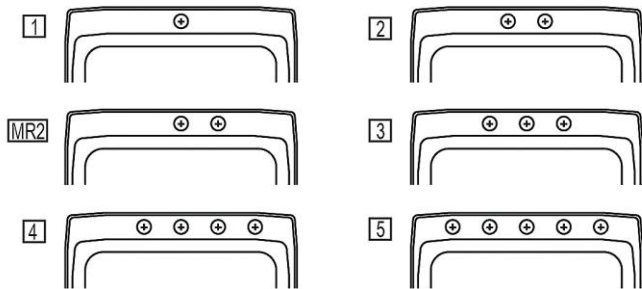

PRODUCT SPECIFICATIONS

Lustertone® Classic Stainless Steel 25" x 21-1/4" x 5-1/2" Single Bowl Drop-in ADA Sink. Sink is manufactured from 18 gauge 304 Stainless Steel with a Lustrous Satin finish, Rear Left drain placement, and Bottom only pads.

Installation Type:	Drop-in
Material:	304 Stainless Steel
Finish:	Lustrous Satin
Gauge:	18
Sound Deadening:	Bottom only pads
Number of Bowls:	1
Sink Dimensions:	25" x 21-1/4" x 5-1/2"
Bowl 1 Dimensions:	21" x 15-3/4" x 5-3/8"
Drain Size:	3-1/2" (89mm)
Drain Location:	Rear Left
Minimum Cabinet Size:	30"
Mounting Hardware:	Part # 64090012 included for countertops up to 3/4" (19mm) thick
Template Included:	No
Cutout Template #:	1000001245

Template is available for download at elkay.com. CAD software will be required to open the template.

Cutout Dimensions for Drop-in Installation:
24-3/8" x 20-5/8" (619mm x 524mm) with 1-1/2" (38mm) corner radius

Hole Drilling Configurations:

1-1/2" (38mm) Diameter Faucet Holes on 4" (102mm) Centers