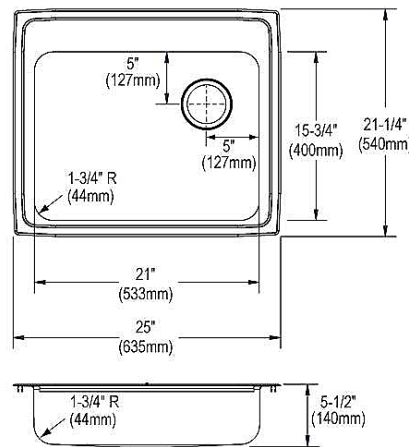

A Century of Tradition and Quality. For more than 100 years, Elkay has been making innovative products and providing exceptional customer care. We take pride in offering plumbing products that make life easier, inspire change and leave the world a better place.

Product Compliance: ADA & ICC A117.1
ASME A112.19.3/CSA B45.4

Sinks are listed by IAPMO® as meeting the applicable requirements of the Uniform Plumbing Code®, International Plumbing Code®, and National Plumbing Code of Canada.

Complies with ADA & ICC A117.1 accessibility requirements when installed according to the requirements outlined in these standards.

[Clean and Care Manual (PDF)](#)
[Installation Instructions (PDF) - 74180147](#)
[Limited Lifetime Warranty (PDF)](#)