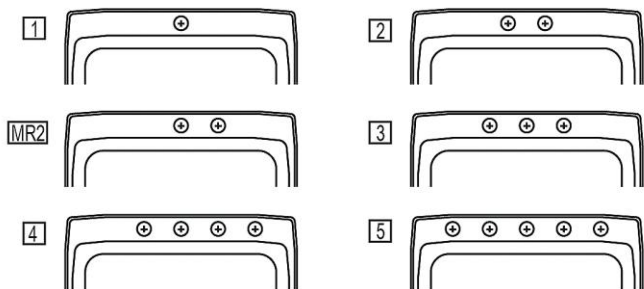

PRODUCT SPECIFICATIONS

Lustertone® Classic Stainless Steel 25" x 21-1/4" x 5-1/2" Single Bowl Drop-in ADA Sink. Sink is manufactured from 18 gauge 304 Stainless Steel with a Lustrous Satin finish, Rear Right drain placement, and Bottom only pads.

Installation Type:	Drop-in
Material:	304 Stainless Steel
Finish:	Lustrous Satin
Gauge:	18
Sound Deadening:	Bottom only pads
Number of Bowls:	1
Sink Dimensions:	25" x 21-1/4" x 5-1/2"
Bowl 1 Dimensions:	21" x 15-3/4" x 5-3/8"
Drain Size:	3-1/2" (89mm)
Drain Location:	Rear Right
Minimum Cabinet Size:	30"
Mounting Hardware:	Part # 64090012 included for countertops up to 3/4" (19mm) thick
Template Included:	No
Cutout Template #:	1000001245

Template is available for download at [elkay.com](#). CAD software will be required to open the template.

Cutout Dimensions for Drop-in Installation:
24-3/8" x 20-5/8" (619mm x 524mm) with 1-1/2" (38mm) corner radius

Hole Drilling Configurations:

1-1/2" (38mm) Diameter Faucet Holes on 4" (102mm) Centers