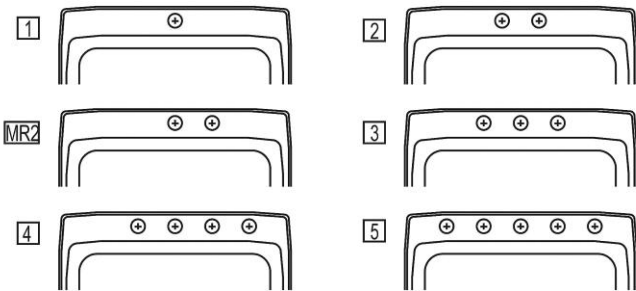

PRODUCT SPECIFICATIONS

Lustertone® Classic Stainless Steel 25" x 22" x 4" Single Bowl Drop-in ADA Sink. Sink is manufactured from 18 gauge 304 Stainless Steel with a Lustrous Satin finish, Rear Center drain placement, and Bottom only pads.

Installation Type:	Drop-in
Material:	304 Stainless Steel
Finish:	Lustrous Satin
Gauge:	18
Sound Deadening:	Bottom only pads
Number of Bowls:	1
Sink Dimensions:	25" x 22" x 4"
Bowl 1 Dimensions:	21" x 15-3/4" x 3-5/8"
Drain Size:	3-1/2" (89mm)
Drain Location:	Rear Center
Minimum Cabinet Size:	30"
Mounting Hardware:	Part # 64090012 included for countertops up to 3/4" (19mm) thick
Template Included:	No
Cutout Template #:	1000001188

Template is available for download at [elkay.com](#). CAD software will be required to open the template.

Cutout Dimensions for Drop-in Installation:
24-3/8" x 21-3/8" (619mm x 543mm) with 1-1/2" (38mm) corner radius

Hole Drilling Configurations:

1-1/2" (38mm) Diameter Faucet Holes on 4" (102mm) Centers