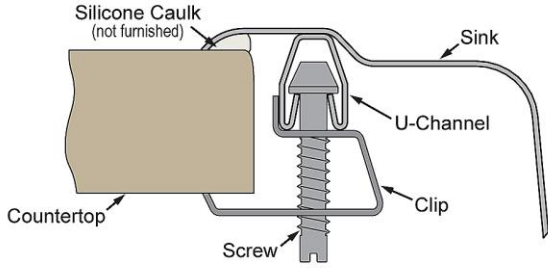

**Installation Profile:**

Optional Accessories		
<a href="#">LKWOBG2115SS</a>	Stainless Steel 20" x 14-3/4" x 1" Bottom Grid <a href="#">Spec Sheet (PDF)</a>	
<a href="#">CB1516</a>	Hardwood 15" x 16-3/4" x 3/4" Cutting Board <a href="#">Spec Sheet (PDF)</a>	
<a href="#">LK99</a>	Deluxe 3-1/2" Drain Type 304 Stainless Steel Body Strainer Basket Rubber Seal and Tailpiece <a href="#">Spec Sheet (PDF)</a>	
<a href="#">LKGT1041</a>	Elkay Gourmet Single Hole Kitchen Faucet Pull-out Spray and Lever Handle with Hi and Mid-rise Base Options <a href="#">Spec Sheet (PDF)</a>	
<a href="#">LKWERBSS</a>	Stainless Steel 15-3/8" x 12-3/8" x 5-7/16" Rinsing Basket <a href="#">Spec Sheet (PDF)</a>	
<a href="#">LKSMHSL</a>	<a href="#">Spec Sheet (PDF)</a>	NO IMAGE AVAILABLE