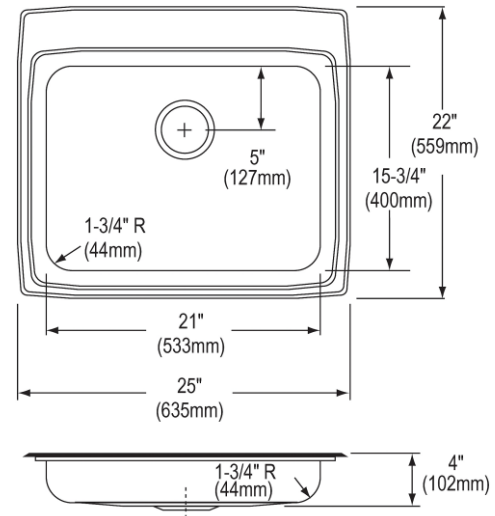

A Century of Tradition and Quality. For more than 100 years, Elkay has been making innovative products and providing exceptional customer care. We take pride in offering plumbing products that make life easier, inspire change and leave the world a better place.

Product Compliance: ADA & ICC A117.1
ASME A112.19.3/CSA B45.4

Sinks are listed by IAPMO® as meeting the applicable requirements of the Uniform Plumbing Code®, International Plumbing Code®, and National Plumbing Code of Canada.

Complies with ADA & ICC A117.1 accessibility requirements when installed according to the requirements outlined in these standards.

[Clean and Care Manual (PDF)](#)
[Installation Instructions (PDF) - 1000005236](#)
[Warranty (PDF)](#)