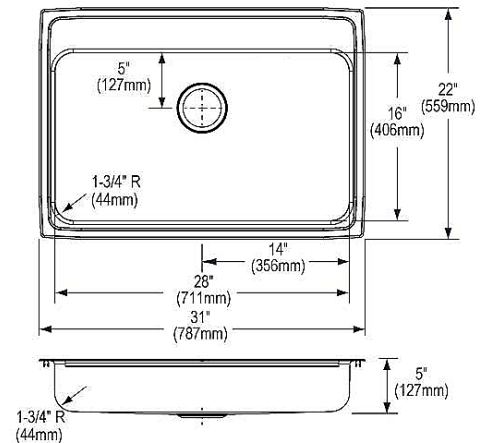

A Century of Tradition and Quality. For more than 100 years, Elkay has been making innovative products and providing exceptional customer care. We take pride in offering plumbing products that make life easier, inspire change and leave the world a better place.

Product Compliance: ADA & ICC A117.1
ASME A112.19.3/CSA B45.4

Sinks are listed by IAPMO® as meeting the applicable requirements of the Uniform Plumbing Code®, International Plumbing Code®, and National Plumbing Code of Canada.

Complies with ADA & ICC A117.1 accessibility requirements when installed according to the requirements outlined in these standards.

[Clean and Care Manual (PDF)](#)
[Installation Instructions (PDF) - 100005236](#)
[Warranty (PDF)](#)