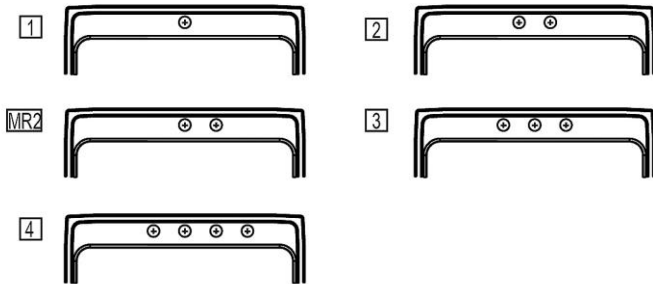

**PRODUCT SPECIFICATIONS**

Lustertone® Classic Stainless Steel 31" x 22" x 5" Single Bowl Drop-in ADA Sink with Quick-clip. Sink is manufactured from 18 gauge 304 Stainless Steel with a Lustrous Satin finish, Rear Center drain placement, and Bottom only pads.

<b>Installation Type:</b>	Drop-in
<b>Material:</b>	304 Stainless Steel
<b>Special Features:</b>	Quick-Clip Mounting System
<b>Finish:</b>	Lustrous Satin
<b>Gauge:</b>	18
<b>Sound Deadening:</b>	Bottom only pads
<b>Number of Bowls:</b>	1
<b>Sink Dimensions:</b>	31" x 22" x 5"
<b>Bowl 1 Dimensions:</b>	28" x 16" x 4-7/8"
<b>Drain Size:</b>	3-1/2" (89mm)
<b>Drain Location:</b>	Rear Center
<b>Minimum Cabinet Size:</b>	36"
<b>Mounting Hardware:</b>	Included for 3/4" (19mm) countertop
<b>Template Included:</b>	No
<b>Cutout Template #:</b>	<a href="#">1000001239</a>

Template is available for download at [elkay.com](http://elkay.com). CAD software will be required to open the template.

**Cutout Dimensions for Drop-in Installation:**

30-3/8" x 21-3/8" (772mm x 543mm) with 1-1/2" (38mm) corner radius

**Hole Drilling Configurations:**

1-1/2" (38mm) Diameter Faucet Holes on 4" (102mm) Centers

A Century of Tradition and Quality. For more than 100 years, Elkay has been making innovative products and providing exceptional customer care. We take pride in offering plumbing products that make life easier, inspire change and leave the world a better place.