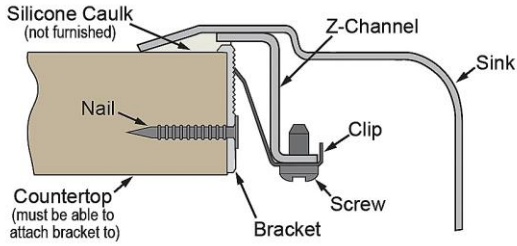

Installation Profile:

Optional Accessories		
LKWOBG2816SS	Stainless Steel 26-1/2" x 14-13/16" x 1" Bottom Grid w/Rear Center Drain Opening Spec Sheet (PDF)	
CB1713	Hardwood 13-1/2" x 17" x 1" Cutting Board Spec Sheet (PDF)	
CBS1316	Hardwood 14-1/2" x 17" x 3/4" Cutting Board Spec Sheet (PDF)	
LK99	Deluxe 3-1/2" Drain Type 304 Stainless Steel Body Strainer Basket Rubber Seal and Tailpiece Spec Sheet (PDF)	
LKAD35	3-1/2" Drain Fitting" Stainless Steel Body Strainer Basket and Offset Tailpiece Spec Sheet (PDF)	
LKGT1041	Elkay Gourmet Single Hole Kitchen Faucet Pull-out Spray and Lever Handle with Hi and Mid-rise Base Options Spec Sheet (PDF)	
LKWERBSS	Stainless Steel 15-3/8" x 12-3/8" x 5-7/16" Rinsing Basket Spec Sheet (PDF)	

In keeping with our policy of continuing product improvement, Elkay reserves the right to change product specifications without notice. Please visit elkay.com for the most current version of Elkay product specification sheets. This specification describes an Elkay product with design, quality, and functional benefits to the user. When making a comparison of other producers' offerings, be certain these features are not overlooked. Latest version of the spec sheet available: <https://www.elkayfiles.com/spec-sheets/LRADQ312250_spec.pdf>