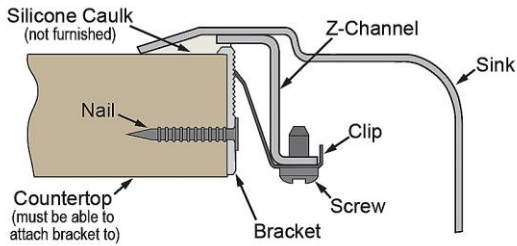

Installation Profile:

Optional Accessories		
LKWOBG2816SS	Stainless Steel 26-1/2" x 14-13/16" x 1" Bottom Grid w/Rear Center Drain Opening Spec Sheet (PDF)	
CB1713	Hardwood 13-1/2" x 17" x 1" Cutting Board Spec Sheet (PDF)	
CBS1316	Hardwood 14-1/2" x 17" x 3/4" Cutting Board Spec Sheet (PDF)	
LK99	Deluxe 3-1/2" Drain Type 304 Stainless Steel Body Strainer Basket Rubber Seal and Tailpiece Spec Sheet (PDF)	
LKAD35	3-1/2" Drain Fitting" Stainless Steel Body Strainer Basket and Offset Tailpiece Spec Sheet (PDF)	
LKGT1041	Elkay Gourmet Single Hole Kitchen Faucet Pull-out Spray and Lever Handle with Hi and Mid-rise Base Options Spec Sheet (PDF)	
LKWERBSS	Stainless Steel 15-3/8" x 12-3/8" x 5-7/16" Rinsing Basket Spec Sheet (PDF)	

In keeping with our policy of continuing product improvement, Elkay reserves the right to change product specifications without notice. Please visit elkay.com for the most current version of Elkay product specification sheets. This specification describes an Elkay product with design, quality, and functional benefits to the user. When making a comparison of other producers' offerings, be certain these features are not overlooked. Latest version of the spec sheet available: <https://www.elkayfiles.com/spec-sheets/LRADQ312255_spec.pdf>