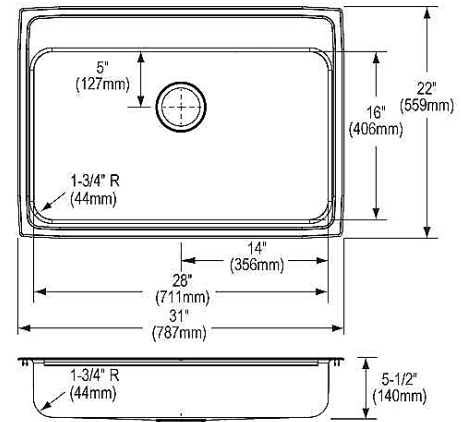

A Century of Tradition and Quality. For more than 100 years, Elkay has been making innovative products and providing exceptional customer care. We take pride in offering plumbing products that make life easier, inspire change and leave the world a better place.

Product Compliance: ADA & ICC A117.1
ASME A112.19.3/CSA B45.4

Sinks are listed by IAPMO® as meeting the applicable requirements of the Uniform Plumbing Code®, International Plumbing Code®, and National Plumbing Code of Canada.

Complies with ADA & ICC A117.1 accessibility requirements when installed according to the requirements outlined in these standards.

[Clean and Care Manual (PDF)](#)
[Installation Instructions (PDF) - 1000005236](#)
[Warranty (PDF)](#)