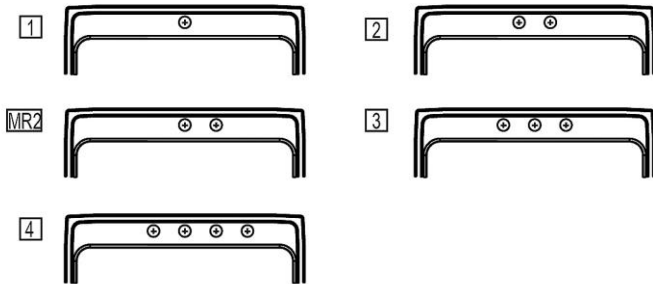

**PRODUCT SPECIFICATIONS**

Lustertone® Classic Stainless Steel 31" x 22" x 5-1/2" Single Bowl Drop-in ADA Sink with Quick-clip. Sink is manufactured from 18 gauge 304 Stainless Steel with a Lustrous Satin finish, Rear Center drain placement, and Bottom only pads.

<b>Installation Type:</b>	Drop-in
<b>Material:</b>	304 Stainless Steel
<b>Special Features:</b>	Quick-Clip Mounting System
<b>Finish:</b>	Lustrous Satin
<b>Gauge:</b>	18
<b>Sound Deadening:</b>	Bottom only pads
<b>Number of Bowls:</b>	1
<b>Sink Dimensions:</b>	31" x 22" x 5-1/2"
<b>Bowl 1 Dimensions:</b>	28" x 16" x 5-3/8"
<b>Drain Size:</b>	3-1/2" (89mm)
<b>Drain Location:</b>	Rear Center
<b>Minimum Cabinet Size:</b>	36"
<b>Mounting Hardware:</b>	Included for 3/4" (19mm) countertop
<b>Template Included:</b>	No
<b>Cutout Template #:</b>	<a href="#">1000001239</a>

Template is available for download at [elkay.com](http://elkay.com). CAD software will be required to open the template.

**Cutout Dimensions for Drop-in Installation:**

30-3/8" x 21-3/8" (772mm x 543mm) with 1-1/2" (38mm) corner radius

**Hole Drilling Configurations:**

1-1/2" (38mm) Diameter Faucet Holes on 4" (102mm) Centers

A Century of Tradition and Quality. For more than 100 years, Elkay has been making innovative products and providing exceptional customer care. We take pride in offering plumbing products that make life easier, inspire change and leave the world a better place.