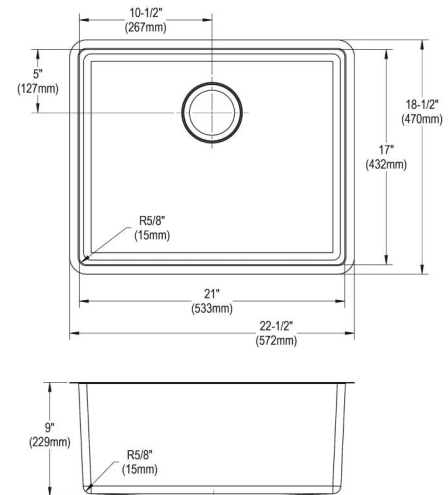

Installation Profile:

PART: _____ QTY: _____

PROJECT: _____

CONTACT: _____

DATE: _____

NOTES: _____

APPROVAL: _____

In keeping with our policy of continuing product improvement, Elkay reserves the right to change product specifications without notice. Please visit elkay.com for the most current version of Elkay product specification sheets. This specification describes an Elkay product with design, quality, and functional benefits to the user. When making a comparison of other producers' offerings, be certain these features are not overlooked.