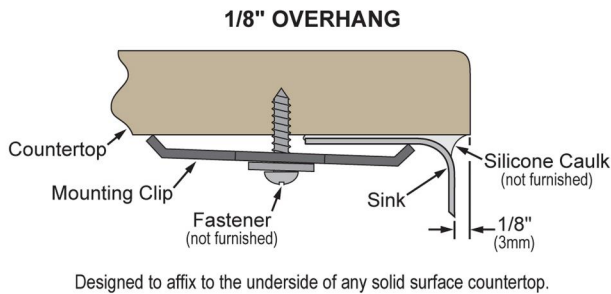

Installation Profile:

PART: _____ QTY: _____

PROJECT: _____

CONTACT: _____

DATE: _____

NOTES: _____

APPROVAL: _____

In keeping with our policy of continuing product improvement, Elkay reserves the right to change product specifications without notice. Please visit elkay.com for the most current version of Elkay product specification sheets. This specification describes an Elkay product with design, quality, and functional benefits to the user. When making a comparison of other producers' offerings, be certain these features are not overlooked.