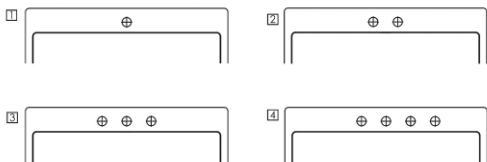

Stainless Steel 33" x 22" x 9" Drop-in Single Bowl Radiant Satin 18 Gauge Sink 10 pk Model(s) MFD108-10

SPECIFICATIONS

PRODUCT SPECIFICATIONS

Stainless Steel 33" x 22" x 9" Drop-in Single Bowl Radiant Satin 18 Gauge Sink 10 pk. Sink is manufactured from 18 gauge 304 Stainless Steel with a , Radiant Satin finish, Rear Center drain placement, and Full spray sides and bottom with Sides and Bottom pads.

Installation Type:	Drop-in
Material:	304 Stainless Steel
Finish:	, Radiant Satin
Gauge:	18
Sound Deadening:	Full spray sides and bottom with Sides and Bottom pads
Number of Bowls:	1
Sink Dimensions:	33" x 22" x 9"
Bowl 1 Dimensions:	30-1/2" x 16-3/4" x 9"
Drain Size:	3-1/2" (89mm)
Drain Location:	Rear Center
Minimum Cabinet Size:	36"
Cutout Template #:	1000001180

Template is available for download at elkay.com. CAD software will be required to open the template.

Cutout Dimensions for Drop-in Installation:

32-3/8" x 21-3/8" (822mm x 543mm) with 1/2" (12mm) corner radius

Hole Drilling Configurations:

Hole Drilling Configurations:

1-1/2" (38mm) Diameter Faucet Holes on 4" (102mm) Centers

A Century of Tradition and Quality.

For more than 100 years, Elkay has been making innovative products and providing exceptional customer care. We take pride in offering plumbing products that make life easier, inspire change and leave the world a better place.