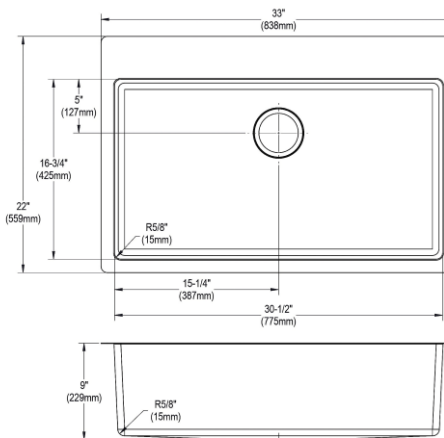

A Century of Tradition and Quality.

For more than 100 years, Elkay has been making innovative products and providing exceptional customer care. We take pride in offering plumbing products that make life easier, inspire change and leave the world a better place.

Product Compliance: ASME A112.19.3/CSA B45.4

Sinks are listed by IAPMO® as meeting the applicable requirements of the Uniform Plumbing Code®, International Plumbing Code®, and National Plumbing Code of Canada.

[Clean and Care Manual (PDF)](#)
[Installation Instructions (PDF) - 1000005236](#)
[Warranty (PDF)](#)