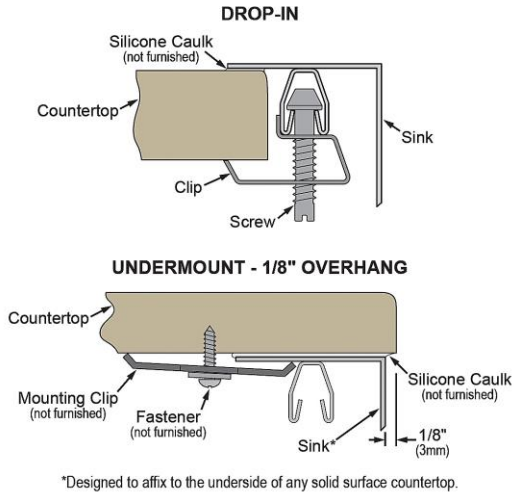

SPECIFICATIONS

Installation Profile:

In keeping with our policy of continuing product improvement, Elkay reserves the right to change product specifications without notice. Please visit elkay.com for the most current version of Elkay product specification sheets. This specification describes an Elkay product with design, quality, and functional benefits to the user. When making a comparison of other producers' offerings, be certain these features are not overlooked.