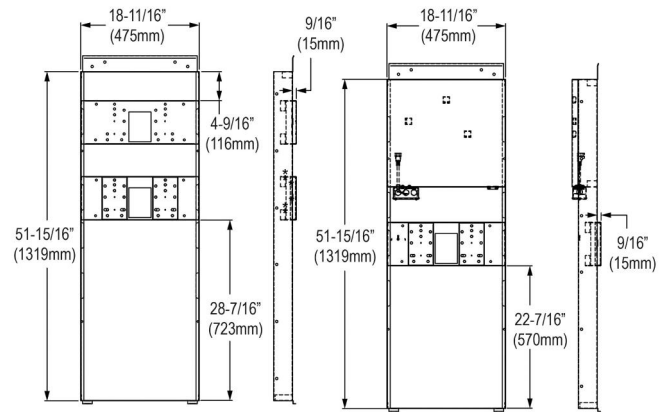

PART: _____ QTY: _____

PROJECT: _____

CONTACT: _____

DATE: _____

NOTES: _____

APPROVAL: _____

In keeping with our policy of continuing product improvement, Elkay reserves the right to change product specifications without notice. Please visit elkay.com for the most current version of Elkay product specification sheets. This specification describes an Elkay product with design, quality, and functional benefits to the user. When making a comparison of other producers' offerings, be certain these features are not overlooked.