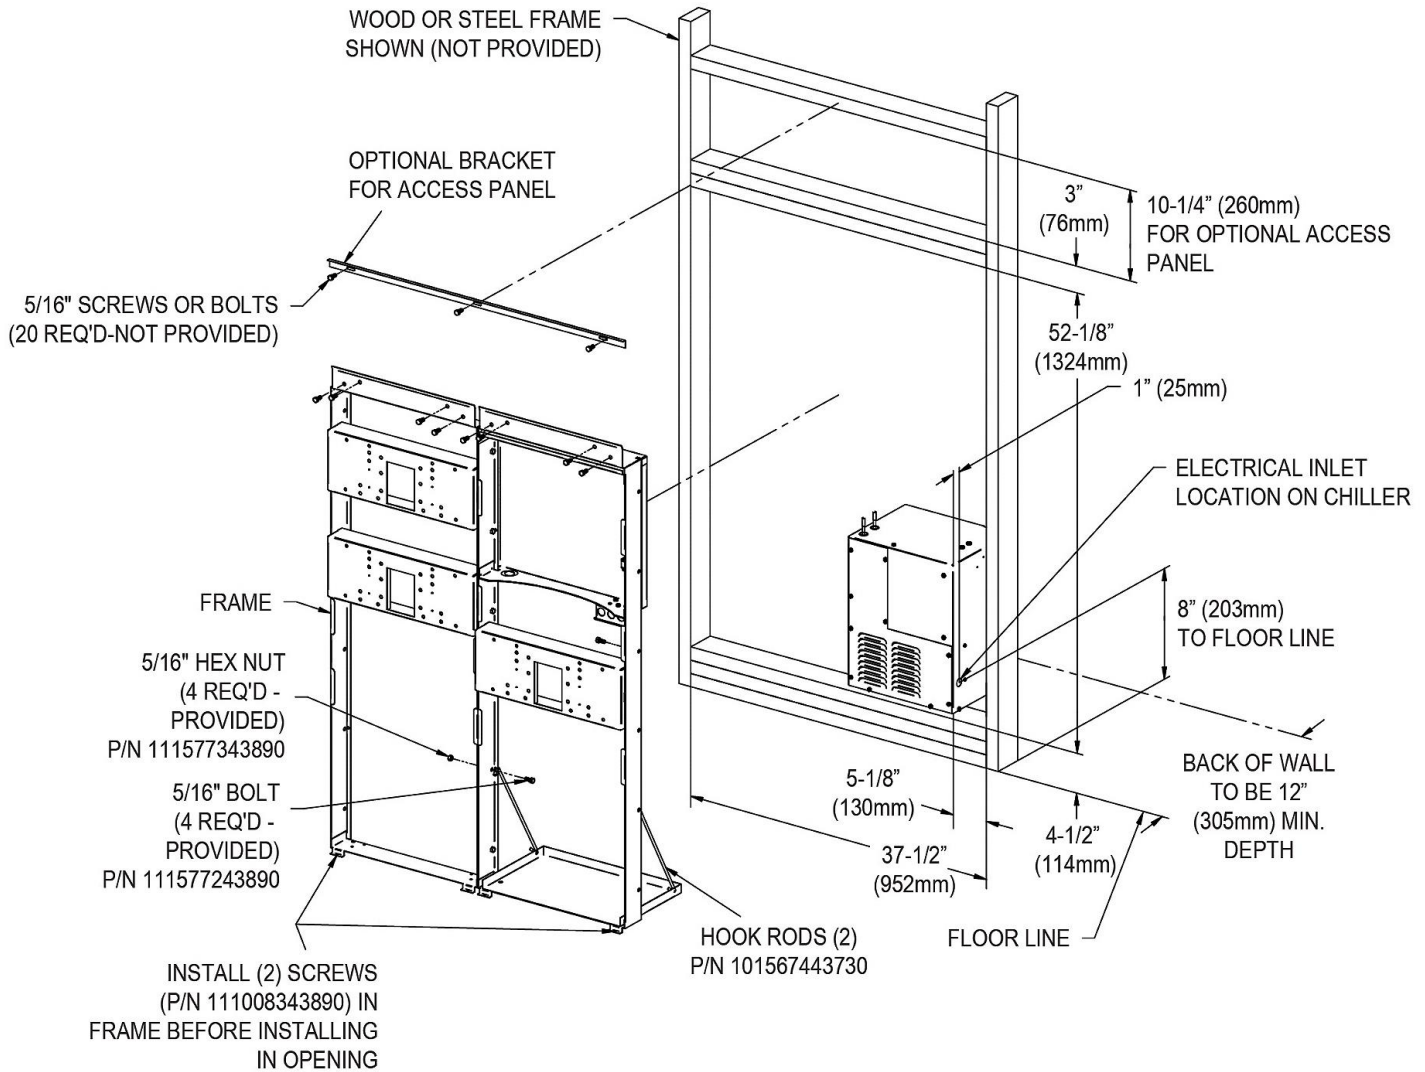

In keeping with our policy of continuing product improvement, Elkay reserves the right to change product specifications without notice. Please visit elkay.com for the most current version of Elkay product specification sheets. This specification describes an Elkay product with design, quality, and functional benefits to the user. When making a comparison of other producers' offerings, be certain these features are not overlooked.