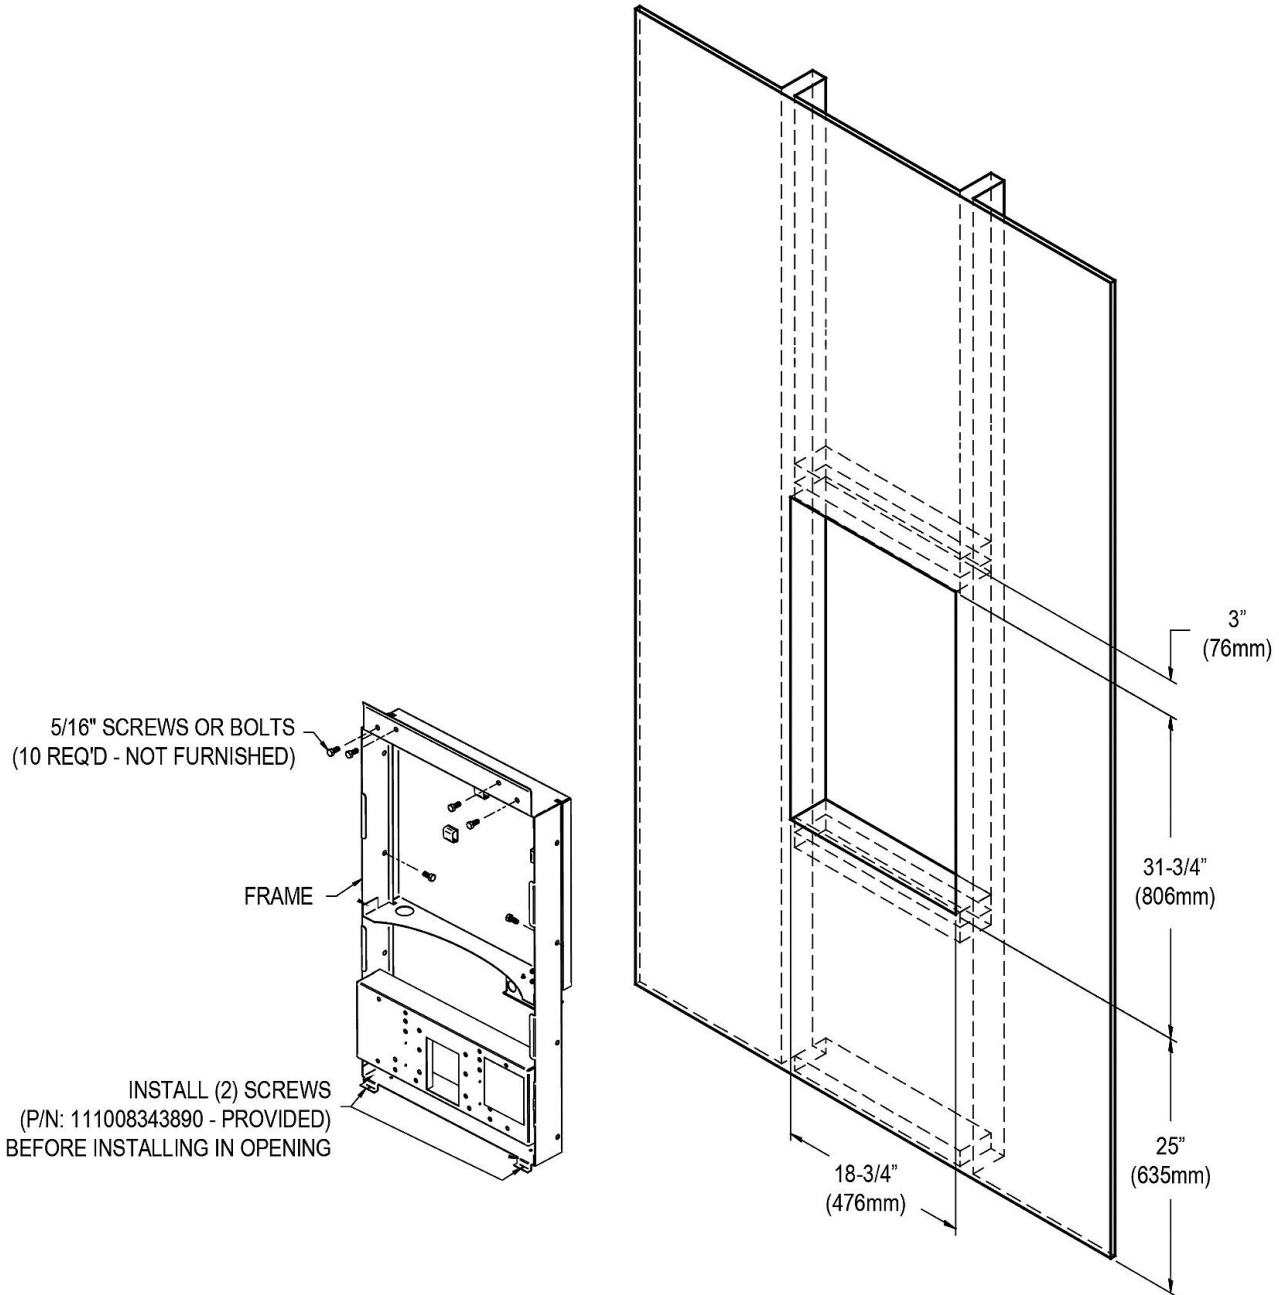

In keeping with our policy of continuing product improvement, Elkay reserves the right to change product specifications without notice. Please visit elkay.com for the most current version of Elkay product specification sheets. This specification describes an Elkay product with design, quality, and functional benefits to the user. When making a comparison of other producers' offerings, be certain these features are not overlooked.