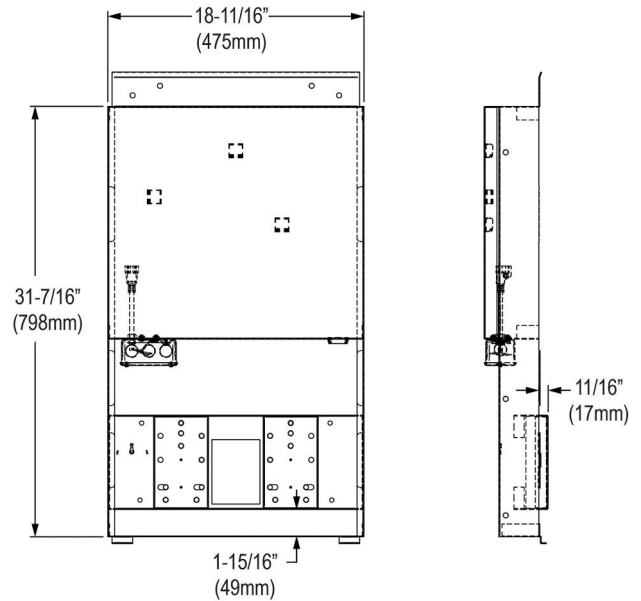

PART: _____ QTY: _____

PROJECT: _____

CONTACT: _____

DATE: _____

NOTES: _____

APPROVAL: _____

In keeping with our policy of continuing product improvement, Elkay reserves the right to change product specifications without notice. Please visit elkay.com for the most current version of Elkay product specification sheets. This specification describes an Elkay product with design, quality, and functional benefits to the user. When making a comparison of other producers' offerings, be certain these features are not overlooked.