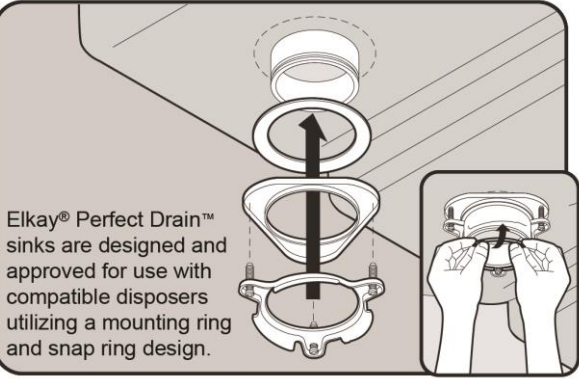

Installation Profile:

Included Accessories

LKPD1	Elkay Perfect Drain Fitting Type 304 Stainless Steel Body and Strainer Spec Sheet (PDF)	

Optional Accessories

LKWBG1316SS	Elkay Stainless Steel 12-1/2" x 15" x 1" Bottom Grid Spec Sheet (PDF)	
CB1613	Elkay Hardwood 16-3/4" x 13-1/2" x 1" Cutting Board Spec Sheet (PDF)	
CB1713	Elkay Hardwood 13-1/2" x 17" x 1" Cutting Board Spec Sheet (PDF)	
CBS1316	Elkay Hardwood 14-1/2" x 17" x 3/4" Cutting Board Spec Sheet (PDF)	

In keeping with our policy of continuing product improvement, Elkay reserves the right to change product specifications without notice. Please visit elkay.com for the most current version of Elkay product specification sheets. This specification describes an Elkay product with design, quality, and functional benefits to the user. When making a comparison of other producers' offerings, be certain these features are not overlooked.