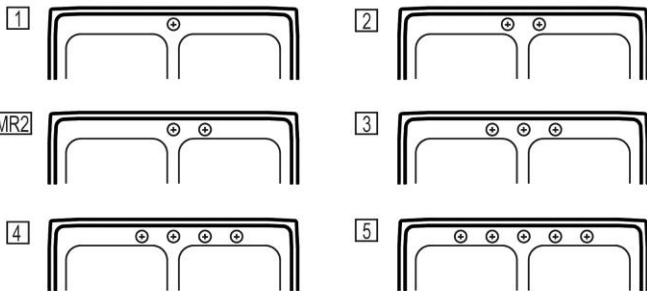

PRODUCT SPECIFICATIONS

Elkay Lustertone™ Classic Stainless Steel 33" x 22" x 10-1/8" Equal Double Bowl Drop-in Sink with Perfect Drain. Sink is manufactured from 18 gauge 304 Stainless Steel with a Lustrous Satin finish, Center drain placement, and Bottom only pads.

Installation Type:	Drop-in
Material:	304 Stainless Steel
Special Features:	Perfect Drain
Finish:	Lustrous Satin
Gauge:	18
Sound Deadening:	Bottom only pads
Number of Bowls:	2
Sink Dimensions:	33" x 22" x 10-1/8"
Bowl 1 Dimensions:	13-1/2" x 16" x 7-1/2"
Bowl 2 Dimensions:	13-1/2" x 16" x 10"
Drain Size:	3-3/8" (86mm)
Drain Location:	Center
Minimum Cabinet Size:	36"
Mounting Hardware:	Part # 64090014 included for countertops up to 3/4" (19mm) thick
Template Included:	No
Cutout Template #:	1000001189

Template is available for download at [elkay.com](#). CAD software will be required to open the template.

Cutout Dimensions for Drop-in Installation:

32-3/8" x 21-3/8" (822mm x 543mm) with 1-1/2" (38mm) corner radius

Perfect Drain: Seamlessly welded stainless steel collar eliminates the gap between a traditional drain and the sink for a more sanitary and gap free installation. Select garbage disposers can be installed on either sink bowl for user convenience. Please see our Garbage Disposer Compatibility Guide.

Hole Drilling Configurations:

1-1/2" (38mm) Diameter Faucet Holes on 4" (102mm) Centers

PART: _____ QTY: _____

PROJECT: _____

CONTACT: _____

DATE: _____

NOTES: _____

APPROVAL: _____