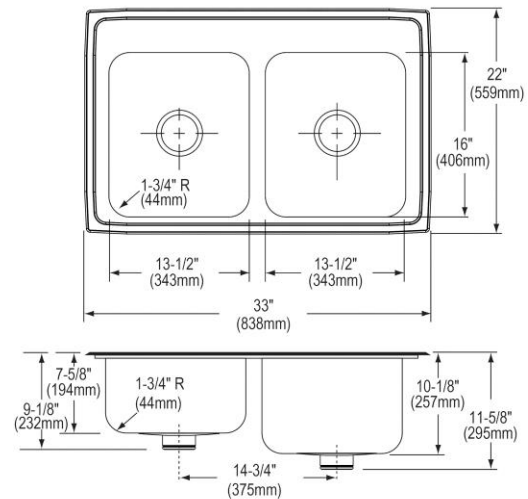

Included with Product: Two LKPD1 Perfect Drains and strainers.

A Century of Tradition and Quality. For more than 100 years, Elkay has been making innovative products and providing exceptional customer care. We take pride in offering plumbing products that make life easier, inspire change and leave the world a better place.

Product Compliance: ASME A112.19.3/CSA B45.4
Accessory: ASME A112.18.2/CSA B125.2

Sinks are listed by IAPMO® as meeting the applicable requirements of the Uniform Plumbing Code®, International Plumbing Code®, and National Plumbing Code of Canada.

- [Clean and Care Manual (PDF)](#)
- [Installation Instructions (PDF) - 74180147](#)
- [Installation Instructions (PDF) - 74180289 Disposer](#)
- [Installation Instructions (PDF) - 74180340-USA Drain](#)
- [Installation Instructions (PDF) - Garbage Disposer Compatibility Guide](#)
- [Limited Lifetime Warranty (PDF)](#)

Similar models are available with: small bowl on the opposite side