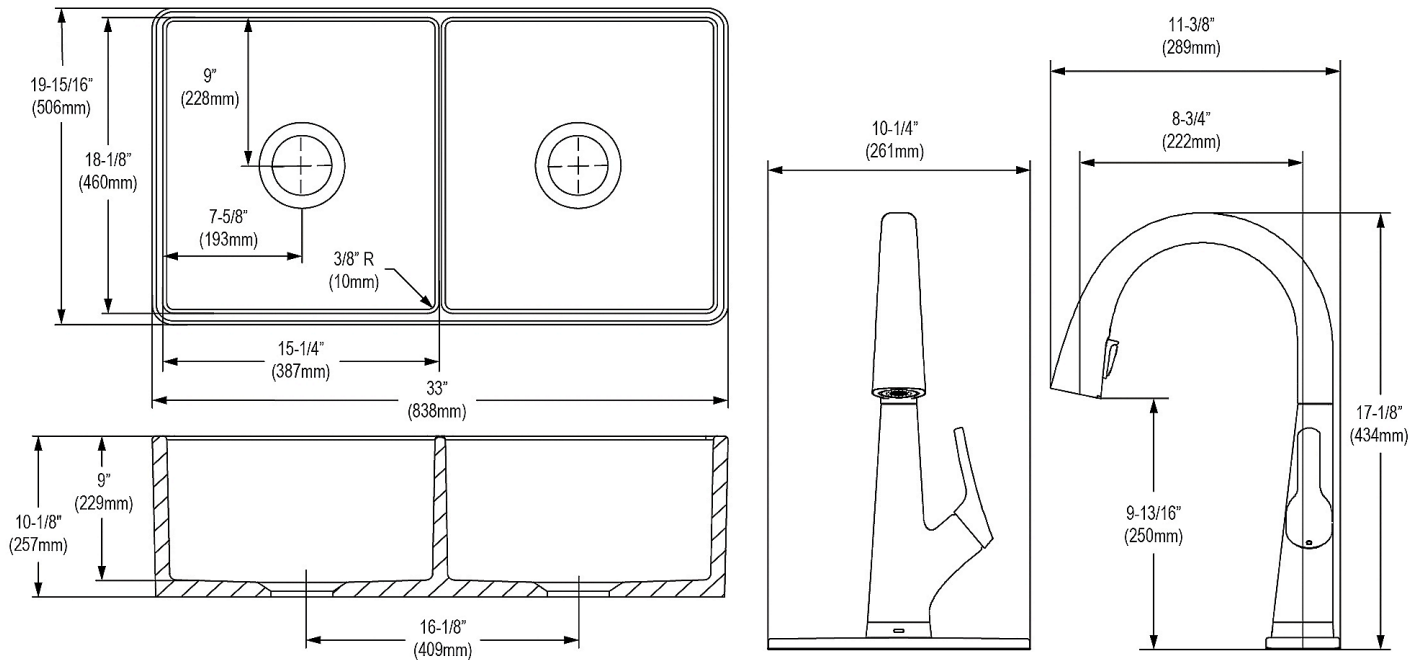

Included Accessories		
LKAV7051FCR	Avado® Single Hole 2-in-1 Kitchen Faucet with Filtered Drinking Water Chrome Spec Sheet (PDF)	
LK99FC	Deluxe Drain 3-1/2" Type 304 Stainless Steel Body for Fireclay Sinks Spec Sheet (PDF)	
LKBG1417SS	Stainless Steel 14" x 16-5/8" x 1-3/8" Bottom Grid Spec Sheet (PDF)	

ERF750	WaterSentry® Lead + Microplastics NSF/ANSI Certified Residential 750 Gal 12 Month Filter Spec Sheet (PDF)	

In keeping with our policy of continuing product improvement, Elkay reserves the right to change product specifications without notice. Please visit elkay.com for the most current version of Elkay product specification sheets. This specification describes an Elkay product with design, quality, and functional benefits to the user. When making a comparison of other producers' offerings, be certain these features are not overlooked.