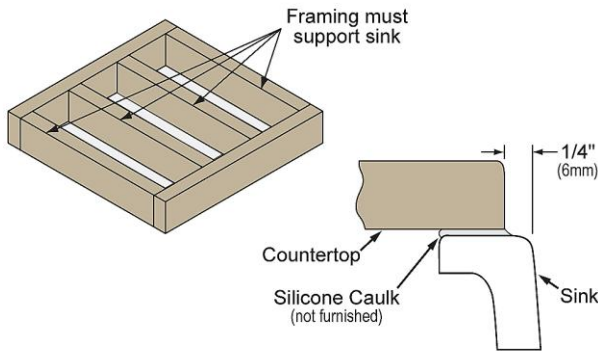

PRODUCT SPECIFICATIONS

Fireclay 33" x 19-15/16" x 9" Equal Double Bowl Farmhouse Sink Kit with Filtered Faucet White. Sink is molded from fine fireclay with a durable porcelain glaze providing a finish that is non-porous and resists staining. Naturally sound deadening and Center drain placement.

Installation Type:	Sink Kits, Farmhouse
Material:	Fireclay
Finish:	White (WH)
Number of Bowls:	2
Sink Dimensions:	33" x 19-15/16" x 10-1/8"
Bowl 1 Dimensions:	15-1/4" x 18-1/8" x 9"
Bowl 2 Dimensions:	15-1/4" x 18-1/8" x 9"
Drain Size:	3-1/2" (89mm)
Drain Location:	Center
Minimum Cabinet Size:	36"
Mounting Hardware:	Included
Template Included:	Yes

Included with Product:

LKAV7051FCR Faucet with filter included, two LK99FC Drains, two LKBG1417SS Bottom Grids

White (WH)

Installation Profile:

1/4" REVEAL

Designed to affix to the underside of any solid surface countertop.