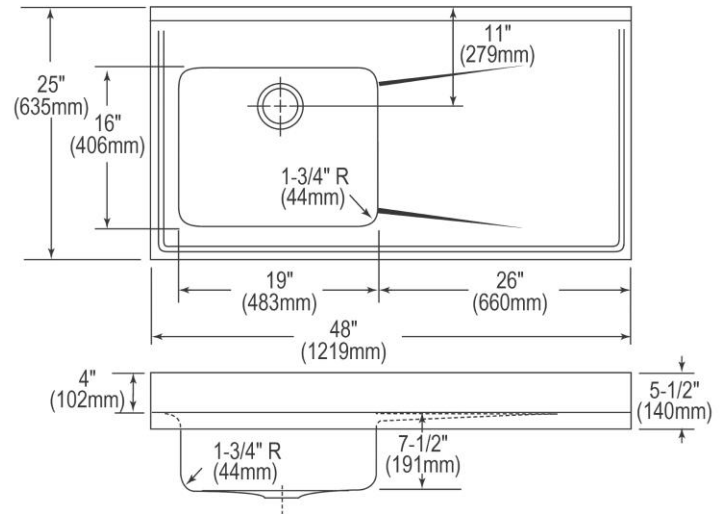

AMERICAN PRIDE. A LIFETIME TRADITION.
Like your family, the Elkay family has values and traditions that endure. For almost a century, Elkay has been a family-owned and operated company, providing thousands of jobs that support our families and communities.

Product Compliance: ASME A112.19.3/CSA B45.4
BUY AMERICAN ACT

Sinks are listed by IAPMO® as meeting the applicable requirements of the Uniform Plumbing Code®, International Plumbing Code®, and National Plumbing Code of Canada.

[Clean and Care Manual (PDF)](#)
[Limited Lifetime Warranty (PDF)](#)

Similar models are available with: bowl on the opposite side