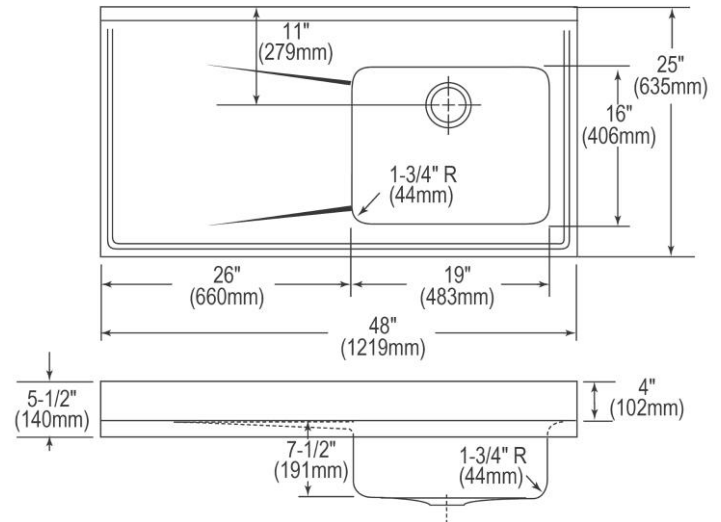

AMERICAN PRIDE. A LIFETIME TRADITION.
Like your family, the Elkay family has values and traditions that endure. For almost a century, Elkay has been a family-owned and operated company, providing thousands of jobs that support our families and communities.

Product Compliance: ASME A112.19.3/CSA B45.4
BUY AMERICAN ACT

Sinks are listed by IAPMO® as meeting the applicable requirements of the Uniform Plumbing Code®, International Plumbing Code®, and National Plumbing Code of Canada.

c

[Clean and Care Manual (PDF)](#)
[Limited Lifetime Warranty (PDF)](#)

Similar models are available with: bowl on the opposite side