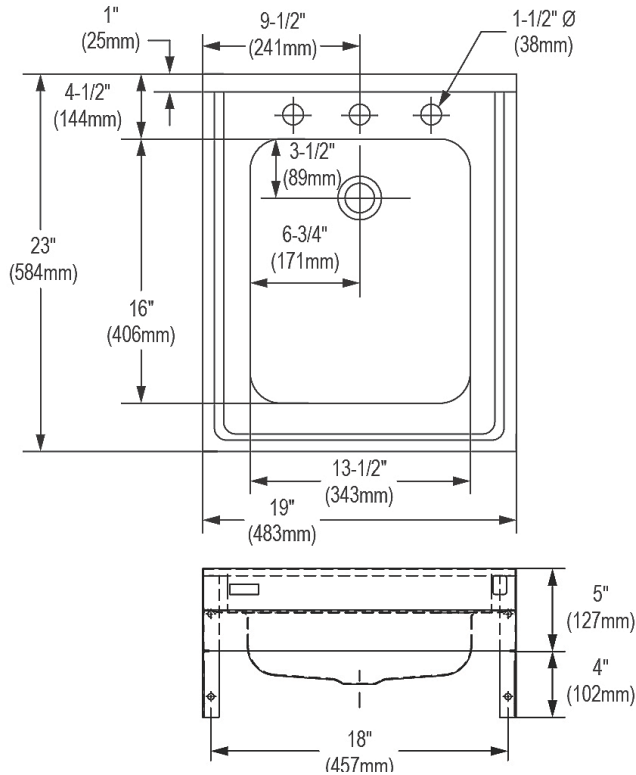

Included Accessories		
LKAD174	1-1/2" or 1-5/8" Drain Outlet Fitting Chrome Plated Brass Perforated Grid and Elbow, Arranged for Overflow Spec Sheet (PDF)	
LKD232SBH5C	8" Centerset Concealed Deck Mount Faucet with Gooseneck Spout and 4" Lever Handles + Stop Chrome Spec Sheet (PDF)	

In keeping with our policy of continuing product improvement, Elkay reserves the right to change product specifications without notice. Please visit elkay.com for the most current version of Elkay product specification sheets. This specification describes an Elkay product with design, quality, and functional benefits to the user. When making a comparison of other producers' offerings, be certain these features are not overlooked.