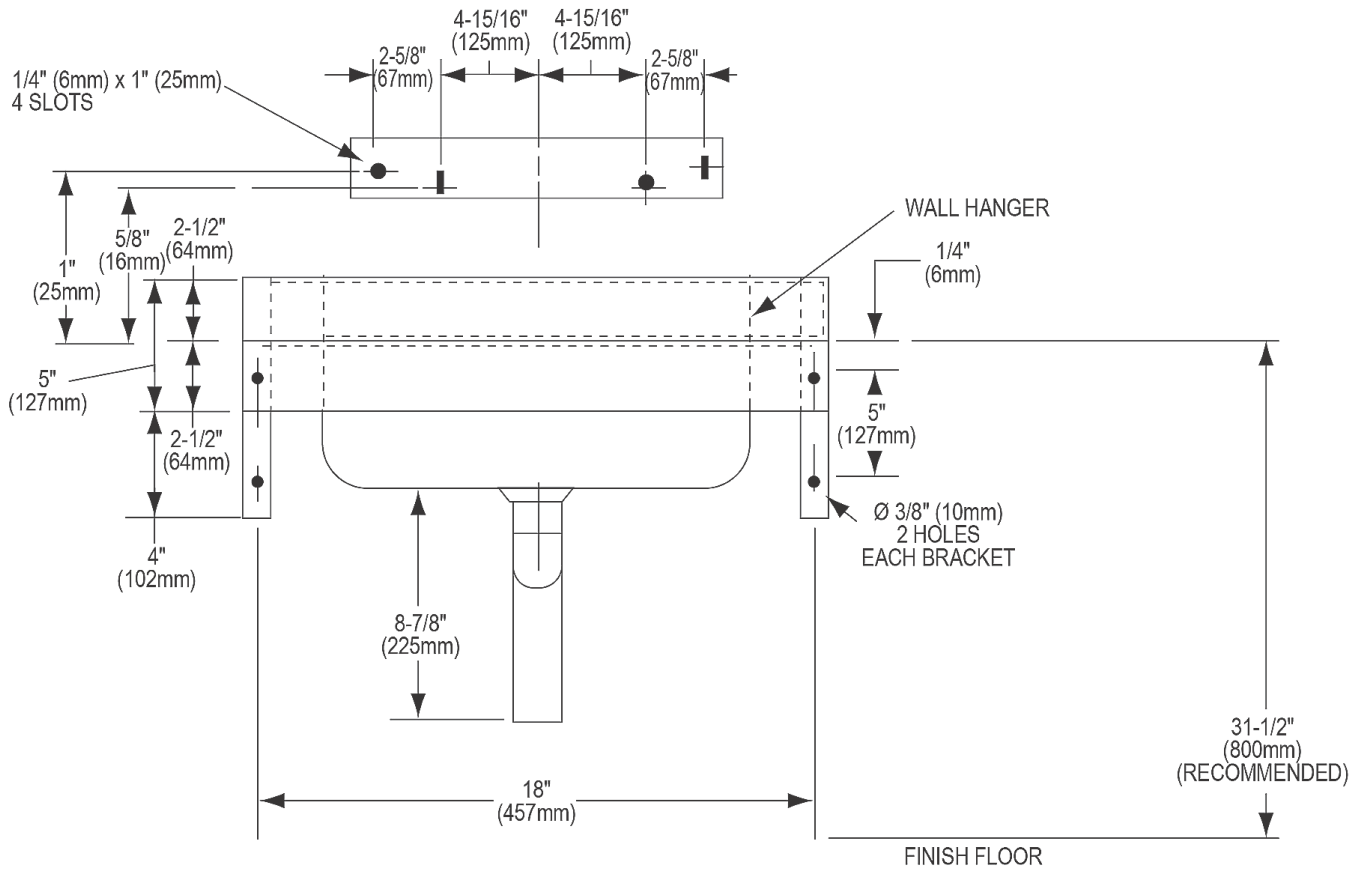

In keeping with our policy of continuing product improvement, Elkay reserves the right to change product specifications without notice. Please visit elkay.com for the most current version of Elkay product specification sheets. This specification describes an Elkay product with design, quality, and functional benefits to the user. When making a comparison of other producers' offerings, be certain these features are not overlooked.