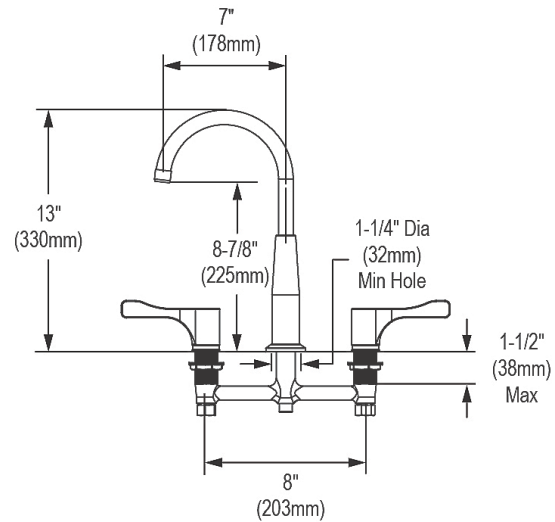

PRODUCT SPECIFICATIONS

Sturdibilt® Stainless Steel 19" x 23" x 4" Wall Hung Single Bowl Lavatory Sink Kit w/ Faucet + Drain. Sink is manufactured from 18 gauge 304 Stainless Steel with a Lustrous Satin finish, Rear Center drain placement, and Bottom only pads.

Material:	304 Stainless Steel
Finish:	Lustrous Satin
Gauge:	18
Sound Deadening:	Bottom only pads
Number of Bowls:	1
Sink Dimensions:	19" x 23" x 9"
Bowl 1 Dimensions:	16" x 13-1/2" x 4"
Drain Size:	1-1/2" (38mm)
Drain Location:	Rear Center
Template Included:	No

Included Accessories		
LKAD174	1-1/2" or 1-5/8" Drain Outlet Fitting Chrome Plated Brass Perforated Grid and Elbow, Arranged for Overflow Spec Sheet (PDF)	
LKD232SBH5C	8" Centerset Concealed Deck Mount Faucet with Gooseneck Spout and 4" Lever Handles + Stop Chrome Spec Sheet (PDF)	