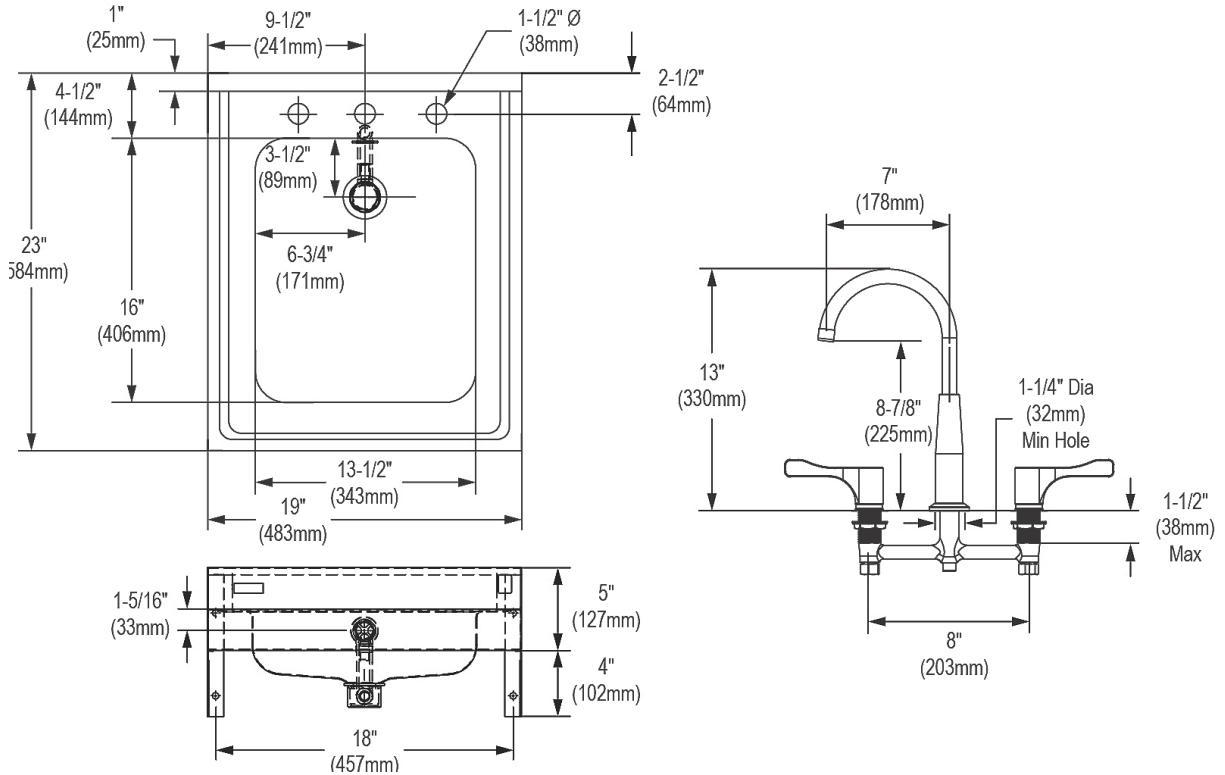

Included Accessories		
LKAD174	1-1/2" or 1-5/8" Drain Outlet Fitting Chrome Plated Brass Perforated Grid and Elbow, Arranged for Overflow Spec Sheet (PDF)	
LKD232SBH5C	8" Centerset Concealed Deck Mount Faucet with Gooseneck Spout and 4" Lever Handles + Stop Chrome Spec Sheet (PDF)	

In keeping with our policy of continuing product improvement, Elkay reserves the right to change product specifications without notice. Please visit elkay.com for the most current version of Elkay product specification sheets. This specification describes an Elkay product with design, quality, and functional benefits to the user. When making a comparison of other producers' offerings, be certain these features are not overlooked.