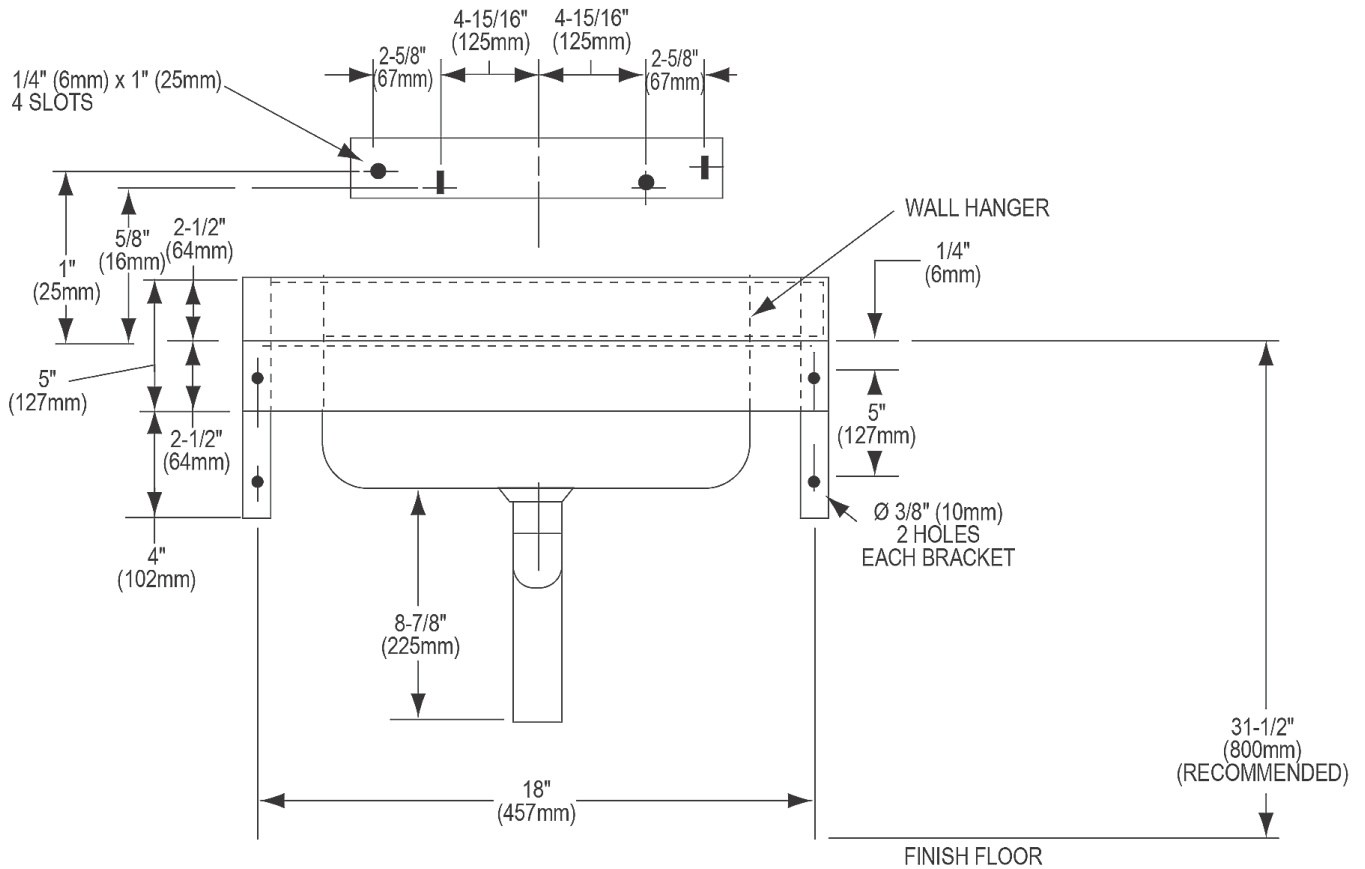

In keeping with our policy of continuing product improvement, Elkay reserves the right to change product specifications without notice. Please visit elkay.com for the most current version of Elkay product specification sheets. This specification describes an Elkay product with design, quality, and functional benefits to the user. When making a comparison of other producers' offerings, be certain these features are not overlooked.