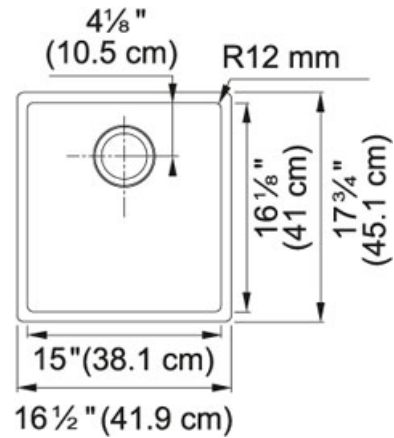

Cube CUX11015 Stainless Steel | 122.0371.982

FAMILY : Sinks | SERIE : Cube | MODEL : CUX11015 | FINISH : Stainless Steel | INSTALLATION TYPE : Undermount | STYLE : Contemporary

The new Cube family of handcrafted undermount sinks combines Swiss engineering with sleek, minimalist design. Available in single- and double-bowl styles, the sinks feature a smooth bowl design with a clean look, an easy-to-clean satin finish and sound dampening pads.

TECHNICAL DATA

Minimum Cabinet Size	21"
Drain Opening	3 1/2"
Length overall	16 1/2"
Width overall	17 3/4"
Depth Overall	9"
Length of large bowl	15"
Width of large bowl	16 1/8"
Depth of large bowl	9"
Number of Bowls	1
Where to buy	Showroom
Where to buy	Showroom