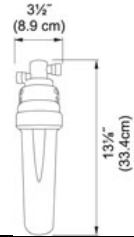

Cube CUX11015 Stainless Steel | 122.0371.982

FAMILY : Sinks | SERIE : Cube | MODEL : CUX11015 | FINISH : Stainless Steel | INSTALLATION TYPE : Undermount | STYLE : Contemporary

RECOMMENDED

115.0361.293

134.0297.203

120.0355.512

133.0204.098