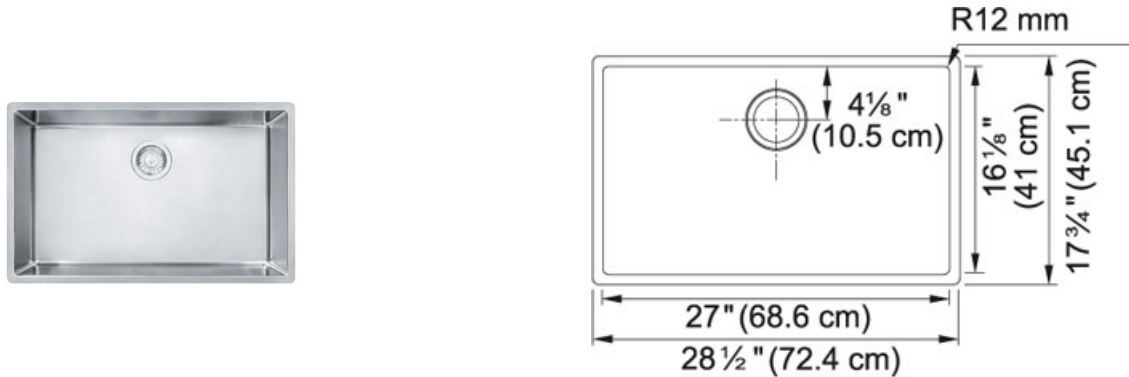

Cube CUX11027 Stainless Steel | 122.0371.979

FAMILY : Sinks | SERIE : Cube | MODEL : CUX11027 | FINISH : Stainless Steel | INSTALLATION TYPE : Undermount | STYLE : Contemporary

The new Cube family of handcrafted undermount sinks combines Swiss engineering with sleek, minimalist design. Available in single- and double-bowl styles, the sinks feature a smooth bowl design with a clean look, an easy-to-clean satin finish and sound dampening pads.

TECHNICAL DATA

Minimum Cabinet Size	33"
Drain Opening	3 1/2"
Length overall	28 1/2"
Width overall	17 3/4"
Depth Overall	9"
Length of large bowl	27"
Width of large bowl	16 1/8"
Depth of large bowl	9"
Number of Bowls	1
Where to buy	Showroom
Where to buy	Showroom

Cube CUX11027 Stainless Steel | 122.0371.979

FAMILY : Sinks | SERIE : Cube | MODEL : CUX11027 | FINISH : Stainless Steel | INSTALLATION TYPE : Undermount | STYLE : Contemporary

RECOMMENDED

115.0361.293

134.0297.203