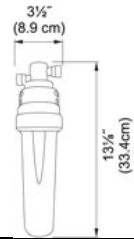

Cube CUX11027 Stainless Steel | 122.0371.979

FAMILY : Sinks | SERIE : Cube | MODEL : CUX11027 | FINISH : Stainless Steel | INSTALLATION TYPE : Undermount | STYLE : Contemporary

RECOMMENDED

115.0361.293

134.0297.203

120.0355.512

133.0204.098