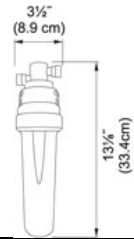

### TECHNICAL DATA

Minimum Cabinet Size	36"
Drain Opening	3 1/2"
Length overall	31 1/2"
Width overall	17 3/4"
Depth Overall	9"
Length of large bowl	30"
Width of large bowl	16 1/8"
Depth of large bowl	9"
Number of Bowls	1
Where to buy	Showroom
Where to buy	Showroom

## RECOMMENDED

115.0361.293

134.0297.203

120.0355.512

133.0204.098

119.0066.616

119.0307.938