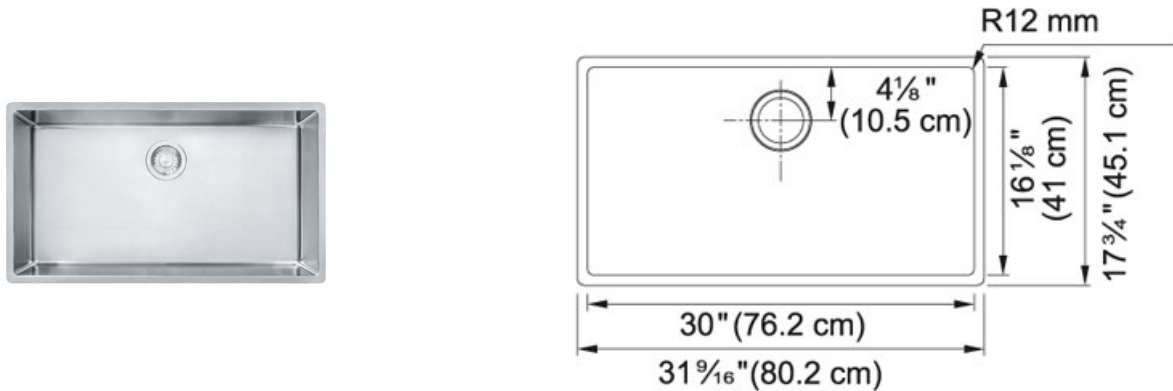

## Cube CUX11030 Stainless Steel | 122.0371.978

FAMILY : Sinks | SERIE : Cube | MODEL : CUX11030 | FINISH : Stainless Steel | INSTALLATION TYPE : Undermount | STYLE : Contemporary

The new Cube family of handcrafted undermount sinks combines Swiss engineering with sleek, minimalist design. Available in single- and double-bowl styles, the sinks feature a smooth bowl design with a clean look, an easy-to-clean satin finish and sound dampening pads.

### TECHNICAL DATA

Minimum Cabinet Size	36"
Drain Opening	3 1/2"
Length overall	31 1/2"
Width overall	17 3/4"
Depth Overall	9"
Length of large bowl	30"
Width of large bowl	16 1/8"
Depth of large bowl	9"
Number of Bowls	1
Where to buy	Showroom
Where to buy	Showroom

# Cube CUX11030 Stainless Steel | 122.0371.978

FAMILY : Sinks | SERIE : Cube | MODEL : CUX11030 | FINISH : Stainless Steel | INSTALLATION TYPE : Undermount | STYLE : Contemporary