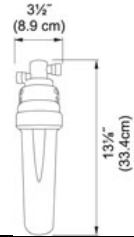

Cube CUX160 Stainless Steel | 122.0371.985

FAMILY : Sinks | SERIE : Cube | MODEL : CUX160 | FINISH : Stainless Steel | INSTALLATION TYPE : Undermount | STYLE : Contemporary

RECOMMENDED

115.0361.293

134.0297.203

120.0355.512

133.0204.098