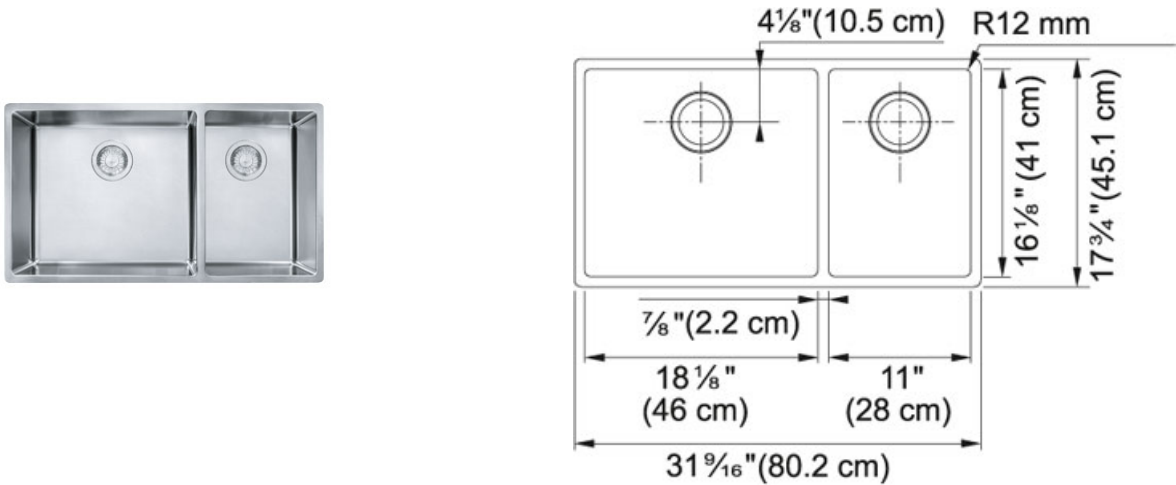

Cube CUX160 Stainless Steel | 122.0371.985

FAMILY : Sinks | SERIE : Cube | MODEL : CUX160 | FINISH : Stainless Steel | INSTALLATION TYPE : Undermount | STYLE : Contemporary

The new Cube family of handcrafted undermount sinks combines Swiss engineering with sleek, minimalist design. Available in single- and double-bowl styles, the sinks feature a smooth bowl design with a clean look, an easy-to-clean satin finish and sound dampening pads.

TECHNICAL DATA

Minimum Cabinet Size	36"
Drain Opening	3 1/2"
Length overall	31 1/2"
Width overall	17 3/4"
Depth Overall	9"
Length of large bowl	18 1/8"
Width of large bowl	16 1/8"
Depth of large bowl	9"
Length of small bowl	11"
Width of small bowl	16 1/8"
Depth of small bowl	9"
Number of Bowls	2
Where to buy	Showroom
Where to buy	Showroom

Cube CUX160 Stainless Steel | 122.0371.985

FAMILY : Sinks | SERIE : Cube | MODEL : CUX160 | FINISH : Stainless Steel | INSTALLATION TYPE : Undermount | STYLE : Contemporary

RECOMMENDED

115.0361.293

134.0297.203