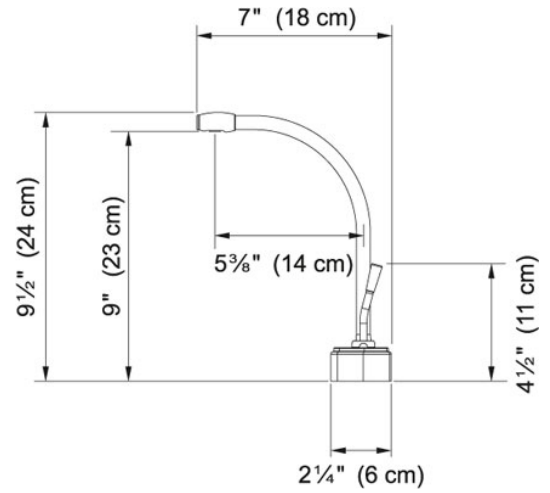

Cold Water Only - DW9000 DW9080 Satin Nickel |

120.0296.751

FAMILY : Point of Use and Filtration | SERIE : Cold Water Only - DW9000 | MODEL : DW9080 | FINISH : Satin Nickel |

INSTALLATION TYPE : Point of Use and Filtration | STYLE : Transitional

TECHNICAL DATA

Version Cold Water Dispenser

Where to buy Showroom

Where to buy Showroom

Cold Water Only - DW9000 DW9080 Satin Nickel |
120.0296.751

FAMILY : Point of Use and Filtration | SERIE : Cold Water Only - DW9000 | MODEL : DW9080 | FINISH : Satin Nickel |
INSTALLATION TYPE : Point of Use and Filtration | STYLE : Transitional