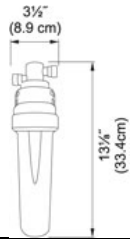

Cold Water Only - DW9000 DW9080 Satin Nickel |
120.0296.751

FAMILY : Point of Use and Filtration | SERIE : Cold Water Only - DW9000 | MODEL : DW9080 | FINISH : Satin Nickel |
INSTALLATION TYPE : Point of Use and Filtration | STYLE : Transitional

---

RELATED PARTS

133.0171.120

133.0204.098